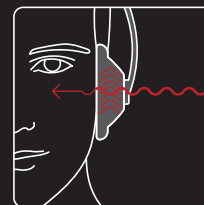

**CONVENIENCE AND CONTROL AT YOUR FINGERTIPS**  
Add the Remote + Mic Accessory cables for an instant hands-free upgrade for Shure earphones with detachable cables. Seamlessly control mobile device functions and media playback with a durable, sleek remote. The Remote + Mic Lightning Accessory delivers digital audio over a standard Lightning™ connection.

RMCE

RMCE-LTG

**Isolation, not cancellation.**

**ISOLATION**  
Sound isolating earphones naturally block most background noise for a clear, detailed listening experience.

**CANCELLATION**  
Noise cancellation technology uses active circuitry to counteract background noise, which may introduce artifacts into your audio.