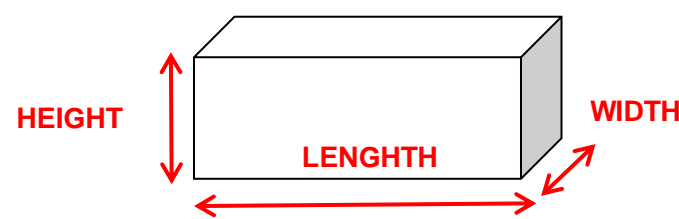

DIMENSIONS				LENGTH (CM)	WIDTH (CM)	HEIGHT (CM)	NET WEIGHT (KG)	GROSS WEIGHT (KG)		
DISTRIBUTION FILL (@ 1.5M)		CONTAINER FILL		UNIT DIMS						
UNITS PER CARTON				PACKING INFORMATION						
TI	4	8	20' FCL	3044	UNIT	19.00	23.00	11.00	N/A	1.16
HI	4	4	40' FCL	6304	GIFT BOX	23.50	13.20	25.80	N/A	1.49
PALLET	128	4	40' HQ FCL	7392	SHIPPER CARTON	51.40	27.00	29.00	5.60	7.42