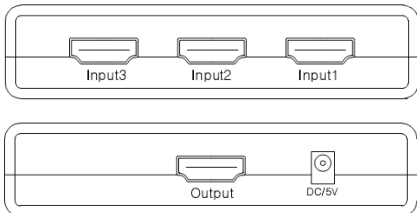

OVERVIEW

- This is a high performance mini HDMI Amplifier Switcher with both key-press switching function, and also IR remote control and intelligent function.
- When the power supply of the source equipment is switched on, this device will respond automatically. In addition, it is equipped with standard IR extender receiver.
- The HDMI Amplifier Switcher routes high definition video (in multiple resolutions up to 4Kx2K) and digital audio from any one of the sources to a high definition display unit.
- All high definition video source inputs are connected simultaneously, compatible with HD-DVD, SKY-STB, PS3, Xbox360 etc.
- If the power supply to the source device is left on when in standby mode, this switcher will not operate intelligently but will require manual operation using the remote control or key press.

WHAT'S IN THE BOX

- Main unit.
- PSU.
- IR extender.
- Remote control.
- User Manual.

INSTALLATION

- Please make sure all devices you wish to connect have been powered off.
- Connect the source devices to the switcher using appropriate HDMI cable (Max 10m).
- Connect the HDMI output to the display (Max 10m).
- Three input sources and one output display can be connected.
- Connect the IR extender receiver to the switcher.
- Connect the PSU output to the switcher and plug into the mains supply and turn the power on.
- Always disconnect the power to the switcher before making or removing any connections including the IR extender receiver.