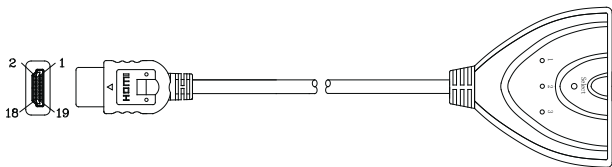

FEATURES

- This Mini HDMI Switcher has many operational features:
- Multifunctional on switching: intelligent or mechanical using the select button.
- Supports highest video resolution 1080p.
- Supports 250MHz/2.5Gbps per channel (7.5Gbps all channel) bandwidth.
- Supports 12bit per channel (36bit all channel) deep colour™.
- HDCP pass-through.
- Supports uncompressed audio such as LPCM.
- Supports compressed audio such as DTS Digital, Dolby Digital (including DTS-HD and Dolby True HD).
- Support 3D all format, including 1080p@23.98/24Hz, 720p@59.94/60Hz/50Hz, bandwidth up to 250MHz.

SPECIFICATIONS

Signal Inputs/Output	
Input DDC Signal	5 volts p-p (TTL)
Maximum Single Link Range	1920x1080p
Output Video	HDMI
Operating Frequency	
Vertical Frequency Range	50/60Hz
Video Amplifier Bandwidth	2.5Gbps/250MHz
Resolution (HDTV)	
Interlaced (50&60Hz)	480i, 576i, 1080i
Progressive (50&60Hz)	480p, 576p, 720p, 1080p
Power and Environment	
Weight	50g
External Power Requirements	No external power required
Operating Temperature	0°C to +45°C
Operating Humidity	10% to 85% RH (no condensation)