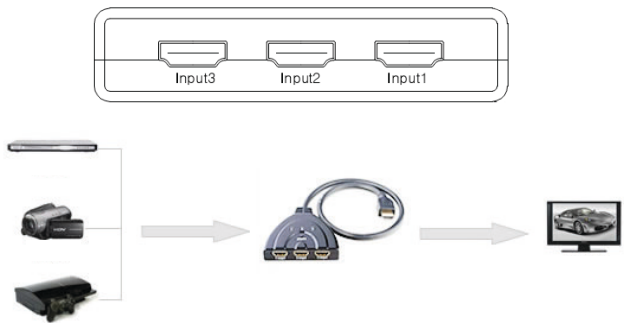

## OVERVIEW

- This is a high performance mini HDMI Switcher with both key-press switching function and intelligent auto switching.
- The built in pigtail cable simplifies connection and reduced the amount of cables required.
- When the power supply of the source equipment is switched on, this device will respond automatically.
- The HDMI Switcher routes high definition video (in multiple resolutions up to 1080p) and digital audio from any one of the sources to a high definition display unit.
- All high definition video source inputs are connected simultaneously, compatible with HD-DVD, SKY-STB, PS3, Xbox360 etc.
- If the power supply to the source device is left on when in standby mode, this switcher will not operate intelligently but will require manual switching operation by pressing the select button.

## WHAT'S IN THE BOX

- Main unit.
- User Manual.

## INSTALLATION

- Please make sure all devices you wish to connect have been powered off.
- Connect the source devices to the switcher using appropriate HDMI cable (Max10m).
- Connect the HDMI pigtail output lead to the display.
- Three input sources can be connected.
- No external power is required.

## FEATURES

- This Mini HDMI Switcher has many operational features:
- Multifunctional on switching: intelligent or mechanical using the select button.
- Supports highest video resolution 1080p.
- Supports 250MHz/2.5Gbps per channel (7.5Gbps all channel) bandwidth.
- Supports 12bit per channel (36bit all channel) deep colour™.
- HDCP pass-through.
- Supports uncompressed audio such as LPCM.
- Supports compressed audio such as DTS Digital, Dolby Digital (including DTS-HD and Dolby True HD).
- Support 3D all format, including 1080p@23.98/24Hz, 720p@59.94/60Hz/50Hz, bandwidth up to 250MHz.