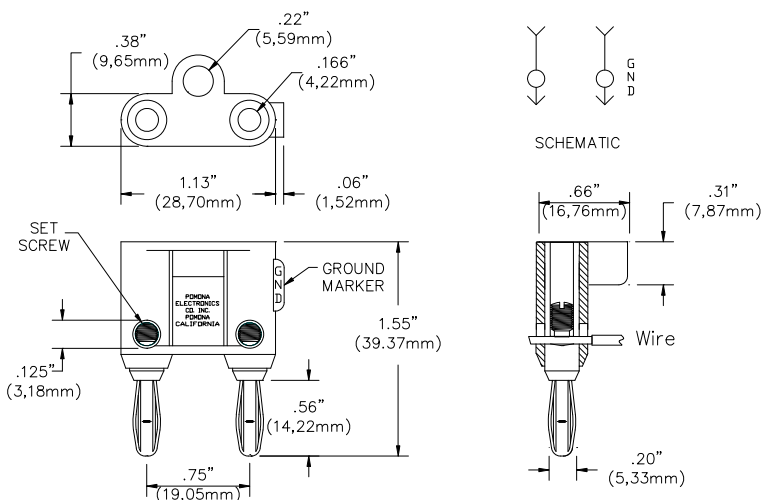

**Model MDP, 4892, & 4898
Stackable Double Banana Plug with Cable Guide**

**Model MDP, 4892, 4898
Stackable Double Banana Plug with Cable Guide**

Features

- Simplified attachment of cables or small components by means of set screws.
- For test versatility, banana plugs can be vertically stacked.
- Banana plug spring is Beryllium Copper for long insertion life.
- Model 4898 feature Polyphenylene Sulfide for high temperature operation.
- Model 4892 features gold plating for superior electrical connection.

Materials

Banana Plug Body:

MDP & 4898: Nickel Plated Brass
Model 4892: Gold Plated Brass

Spring:

MDP & 4898: Nickel Plated Beryllium Copper
Model 4892: Gold Plated Beryllium Copper

Insulation:

MDP & 4892: Polypropylene
Model 4898: Polyphenylene Sulfide

Set Screws: Zinc Plated Steel, 8-32 Single

Specifications

Operating Voltage:

Hands free usage in controlled voltage environments: 5000 Vrms maximum.

For CE compliance: not intended for hand-held use at voltages above 33 Vrms/70 Vdc.

All dimensions are in inches. Tolerances (except noted): .xx = ±.02" (.51 mm), .xxx = ±.005" (.127 mm). All specifications are to the latest revisions. Specifications are subject to change without notice. Registered trademarks are the property of their respective companies.