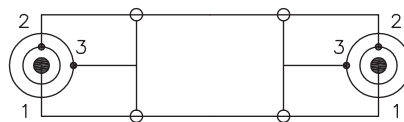

3.5mm Stereo Plug to Right Angle 3.5mm Stereo Plug Cable Assembly

Specifications

Connector Type A : 3.5mm Stereo Phone Plug
 Connector Type B : 3.5mm Stereo Phone Plug Right Angle
 Jacket Colour : Black
 Cable Length : 2m

Diagram

Soldered Drawing:

3.5mm Stereo Plug
Straight

3.5mm Stereo Plug
Right Angle

Dimensions : Millimetres

Part Number Table

Description	Part Number
3.5mm Stereo Plug to Right Angle 3.5mm Stereo Plug Cable Assembly	PSG00056