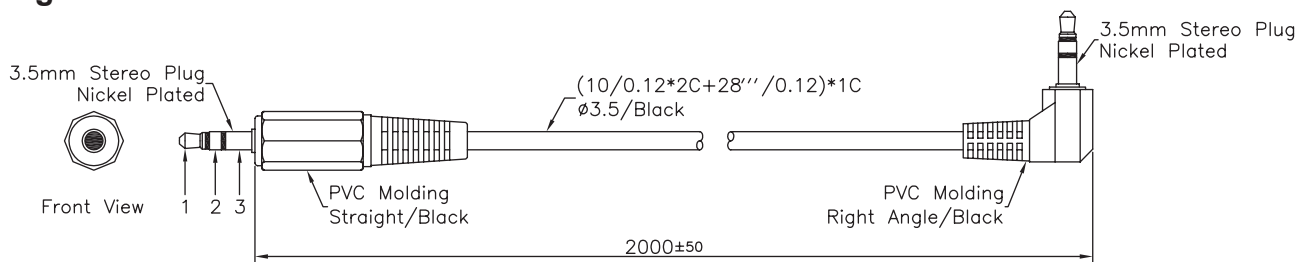

3.5mm Stereo Plug to Right Angle 3.5mm Stereo Plug Cable Assembly

Specifications

Connector Type A : 3.5mm Stereo Phone Plug
 Connector Type B : 3.5mm Stereo Phone Plug Right Angle
 Jacket Colour : Black
 Cable Length : 2m

Diagram

Soldered Drawing:

3.5mm Stereo Plug
Straight

3.5mm Stereo Plug
Right Angle

Dimensions : Millimetres

Part Number Table

Description	Part Number
3.5mm Stereo Plug to Right Angle 3.5mm Stereo Plug Cable Assembly	PSG00056