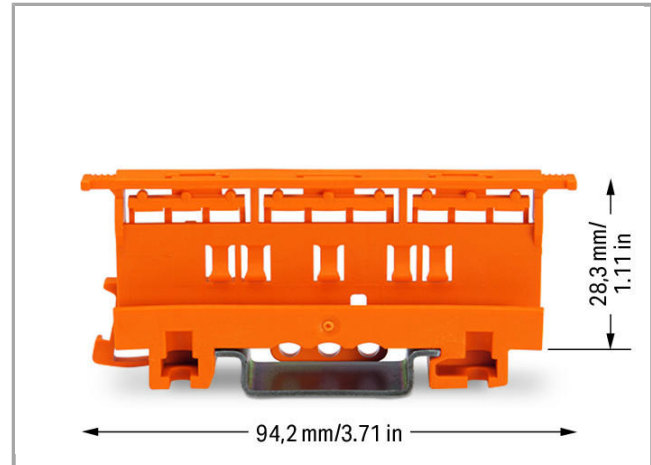

## Data sheet | Item number: 221-510

Mounting carrier; 221 Series - 6 mm<sup>2</sup>; for DIN-35 rail mounting/screw mounting

[www.wago.com/221-510](http://www.wago.com/221-510)

#### Geometrical Data

Width	19.3 mm / 0.76 inch
Height from upper-edge of DIN-35 rail	28.3 mm / 1.114 inch
Depth	94.2 mm / 3.709 inch