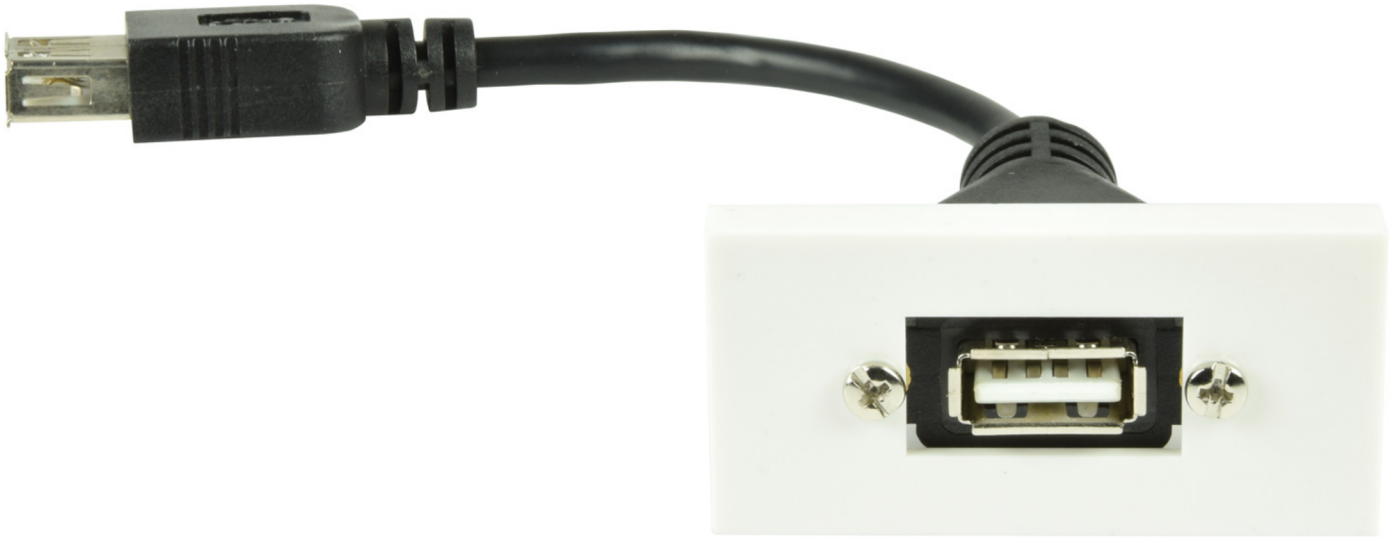

# 122.530UK

Brand name	AV:Link	Color	White	Inner qty	
Short URL		Packed	Bag	Outer qty	250
Date added		Barcode	5015972205426	Pallet qty	

## Wall Plate Module - USB2.0 Type-A Socket to Female Tail

50mm x 25mm clip in module with a USB2.0 type-A socket and female tail to the rear. Ideal for connecting USB peripherals and devices in a different location without the need for trailing wires. Suitable for domestic, commercial or educational applications.

- Female tail is 15mm long from back of module
- Compatible with wall plate module frames 122.500UK and 122.505UK

Dimensions ..... 50 x 25 x 155mm      Weight ..... 26g

Stock Code	Model	Description	Colour	Packed
122.530UK		Wall Plate Module - USB2.0 Type-A Socket to Female Tail	White	Bag