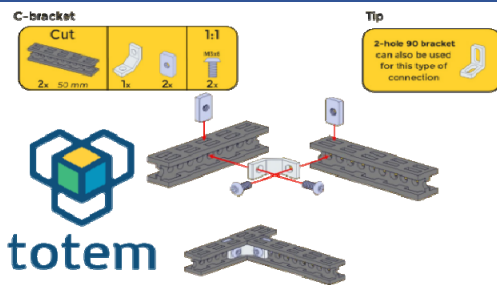

Planet Totem Spider

Totem Spider™

Totem Spider™ is one of the alien robots Binary found on Planet Totem. With a brand new BinaryBots sensor board and awesome web, bring the spider alive with code today! Including Free online activities

What's In The Box

- All the pieces required to construct the Totem Spider™
- Instruction Book
- Unique spider web with motor etc.
- Cardboard Standup Binary
- BBC micro:bit power & interface board
- Powerful BinaryBots sensor board
- Totem screwdriver
- Doesn't come with a BBC micro:bit - Sold separately**

Box Dimensions

W 60 x L 265 x H 143mm

Product Weight

0.5kg

Build and code your own robot

Use a BBC micro:bit (not included) to bring Totem Spider to life. No complicated software needed - just write code on a web page using Block Editor. Simply build and attach the sensor boards included in the kit and your robot comes alive. Create anything from a sensitive animal e.g. touch and it will be angry with flashing red lights to programming the spider to move up and down on its web - the possibilities are endless!