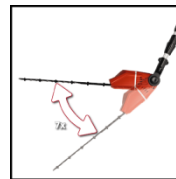

Einhell

EXPERT PLUS
POWER X-CHANGE

GE-HH 18/45 Li T - Solo Cl. Telescopic Hedge Trimmer

Item No.: 3410866

Ident No.: 11017

Bar Code: 4006825630602

The rechargeable high-hedge trimmer GE-HH 18/45 Li T is a very powerful device supporting you at power network-independent maintenance of hedges, shrubs and bushes on large plots and in allotment gardens. The metal gearbox provides long duration, and the knives made of laser-cut and diamond-grind steel provide clean cutting results. Because of their versatile settings, this shrub shears can be adjusted to each working situation quickly and simply. Battery and charger are not included in delivery.

Features

- Main handle tiltable by 4 settings
- Motor head tiltable by 7 settings
- Continuously adjustable telescopic aluminium handle
- Additional adjustable handle with quick fastener
- Metal gearing for a long life
- Blade made of laser-cut and diamond grinded steel
- Sturdy cutter guard for storage and transportation
- Carrying belt
- Supplied without battery and charger (available separately)

Technical Data

- Blade length	450 mm
- Max. cutting length	400 mm
- Spacing between teeth	16 mm
- Cuts per minute	1700 min⁻¹

Logistic Data

- Product weight (kg)	4.28
- Gross weight (kg)	5.44
- Dimensions single packaging	205 x 122 x 1215 mm
- Pieces per export carton	3 Pieces
- Gross weight of export carton	17.5 kg
- Dimensions export carton	1230 x 370 x 245 mm
- Container quantity (20"/40"/40"HC)	750 | 1551 | 1701