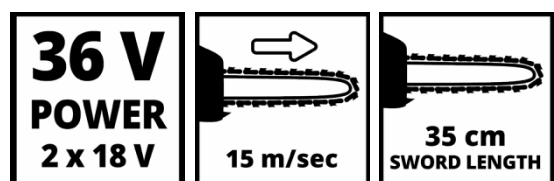

Logistic Data

- Product weight (kg)	3.79 kg
- Gross weight (kg)	4.72 kg
- Dimensions single packaging	255 x 495 x 250 mm
- Pieces per export carton	2 Pieces
- Gross weight export carton	11.5 kg
- Dimensions Export Carton	515 x 405 x 275 mm
- Container quantity (20"/40"/40"HC)	976 | 1952 | 2196