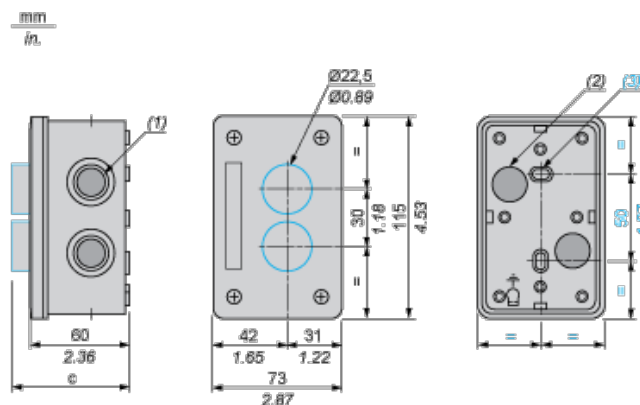

XALE2

empty control station - light grey - 2 cut-outs - IP54 -
for XB7 Ø 22 mm

Main

Range of product	Harmony XALE
Product or component type	Empty control station
Device short name	XALE
Product destination	For XB7 Ø 22 mm control and signalling units
Number of cut-out	2 cut-outs
Colour of base of enclosure	Light grey RAL 7035
Colour of cover	Light grey RAL 7035
Material	ABS (acrylonitrile butadiene-styrene)
Cable entry	2 knock-outs, clamping capacity <= 20 mm 6 knock-outs for ISO M20
Sale per indivisible quantity	5
IP degree of protection	IP54 conforming to IEC 60529

Complementary

Assembly style	For customer assembly
Product weight	0.1 kg
Marking	CE

Environment

protective treatment	TC
ambient air temperature for storage	-40...70 °C
ambient air temperature for operation	-25...55 °C
electrical shock protection class	Class II conforming to IEC 60536
IK degree of protection	IK05 conforming to EN 50102
standards	EN/IEC 60947-1 EN/IEC 60947-5-1 EN/IEC 60947-5-5 EN/IEC 62208

Contractual warranty

Warranty period	18 months
-----------------	-----------

Dimensions

(1) 6 ISO 20 knock-outs.

(2) 2 knock-outs for cable entry, maximum capacity 20 mm / 0.79 in.

(3) 2 knock-out elongated fixing holes \varnothing 3 mm x 5 mm / \varnothing 0.12 in. x 0.20 in.

Control station XALE fitted with:	c in mm	c in in.
Flush pushbutton	69	2.72
Projecting pushbutton	71	2.79
Illuminated pushbutton	74.5	2.93
Pilot light	71	2.79
Emergency stop without key	89.5	3.52
Selector switch with standard handle	84.5	3.33
Key switch	100	3.94