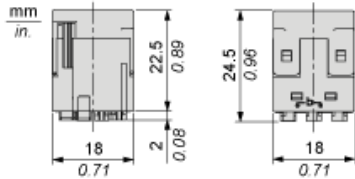

Main

Range of product	Harmony XB6E
Accessory / separate part type	Connector
Accessory / separate part category	Connection accessory

Disclaimer: This documentation is not intended as a substitute for and is not to be used for determining suitability or reliability of these products for specific user applications.

Fast-Connection Sockets

Dimensions

PC Board Dimensions in mm