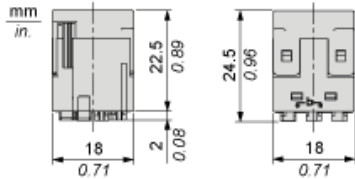

### Main

Range of product	Harmony XB6E
Accessory / separate part type	Connector
Accessory / separate part category	Connection accessory

Fast-Connection Sockets

Dimensions

PC Board Dimensions in mm