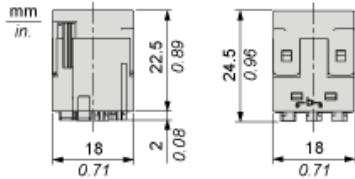

Main

Range of product	Harmony XB6E
Accessory / separate part type	Connector
Accessory / separate part category	Connection accessory

Disclaimer: This documentation is not intended as a substitute for and is not to be used for determining suitability or reliability of these products for specific user applications

Fast-Connection Sockets

Dimensions

PC Board Dimensions in mm