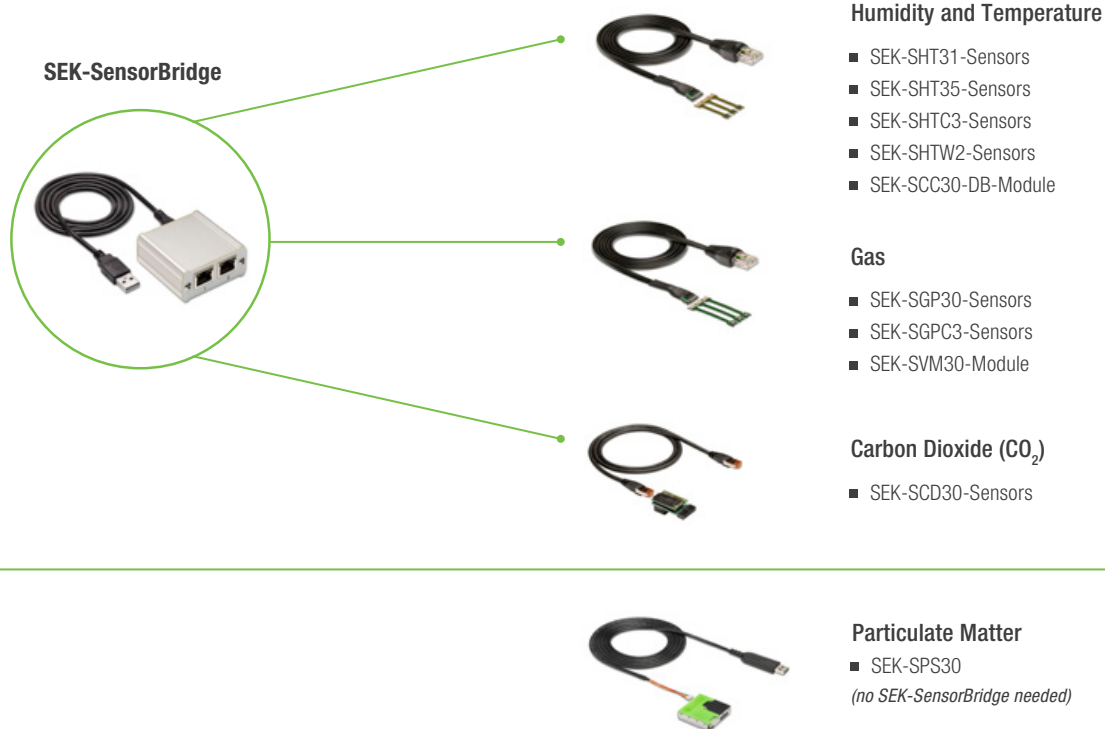

Customize Your Own Evaluation Kit

For more information visit our website
www.sensirion.com/sek

SENSIRION
THE SENSOR COMPANY