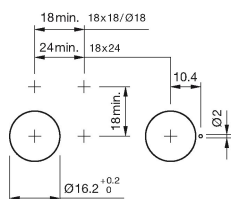

EAO – Your Expert Partner for Human Machine Interfaces

31-121.012 - Illuminated pushbutton actuator

Dimensions

H = Universal terminal 2.0 x 0.5 mm

Mounting cut-outs

Wiring diagram

Legend

Contacts: NC = Normally closed, NO = Normally open
Switching action: B = Momentary