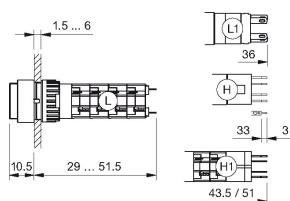

EAO – Your Expert Partner for Human Machine Interfaces

31-121.012 - Illuminated pushbutton actuator

Dimensions

H = Universal terminal 2.0 x 0.5 mm

Mounting cut-outs

Wiring diagram

Legend

Contacts: NC = Normally closed, NO = Normally open
Switching action: B = Momentary