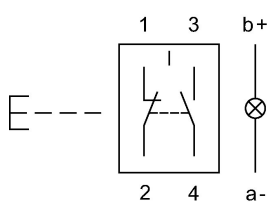

EAO – Your Expert Partner for Human Machine Interfaces

31-121.012 - Illuminated pushbutton actuator

Dimensions

H = Universal terminal 2.0 x 0.5 mm

Mounting cut-outs

Wiring diagram

Legend

Contacts: NC = Normally closed, NO = Normally open
Switching action: B = Momentary