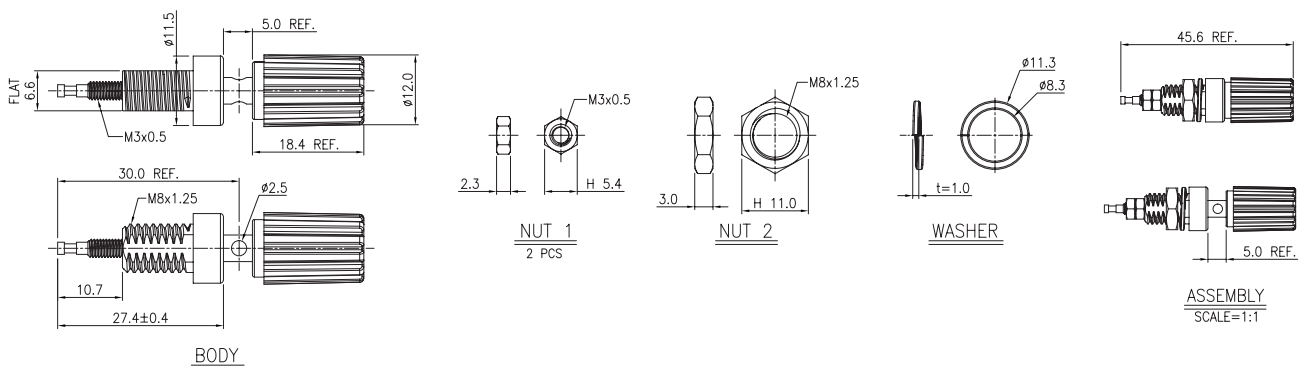

Binding Post, Red

**RoHS
Compliant**

Specifications

Body Metal	: Brass
Body Plastic	: Nylon, Red
Nut 1	: Iron
Nut 2	: Brass
Washer	: Iron

Diagram

Dimensions : Millimetres

Part Number Table

Description	Part Number
Binding Post, Red	27-735