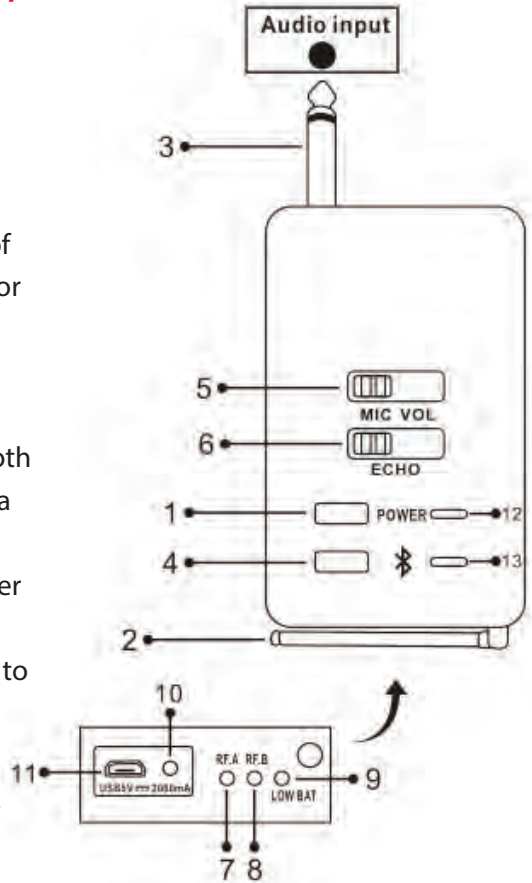

(Mobile)

Receiver with Bluetooth Features and Operation

- 1. Power ON/OFF:** Press Power ON, the receiver indicator light (12) is ready.
- 2. Antenna:** Lightly lift up the antenna.
Caution: it can't be turned round.
- 3. Audio Output:** Connect the 6.3mm Audio Output Plug to the MIC input of the amplifier or directly to the mixer, or using the attached extra cable to connect it to a 3.5mm Audio input.
- 4. Bluetooth ON/OFF:** Turn ON the Bluetooth. Press and hold the Bluetooth button for 2 seconds. Bluetooth indicator (13) blinks. Open the Bluetooth of your mobile and search for the receiver Bluetooth Network Name: 'PyleUSA' and enter Bluetooth Password: '0000' to pair. A "bee" sound means the Bluetooth pairing is successful, then you can play music from your mobile.
- 5. Volume:** Adjust the volume
- 6. Echo:** Adjust ECHO if needed
- 7. RF Indicator for A Mic:** When turned on the transmitter, indicator light is lit.
- 8. RF Indicator for B Mic:** When turned on the transmitter, indicator light is lit.
- 9. Battery Indicator: LOW BAT** Indicator light is lit then you will hear a "bee" sound, means you need to recharge it.
- 10. Battery Charging Indicator:** Indicator light is lit while recharging the battery and turns OFF when fully charged.
- 11. USB Port for charging:** 5v, 1000mA

HANDHELD TRANSMITTER FEATURES AND OPERATION

- 1. Power ON/OFF:** Press to power **ON**. Press and hold for 2 seconds to turn **OFF**.
- 2. LCD Display**
- 3. Channel Sync**
- 4. Battery Capacity Indicator:** Indicator light blinks which means you need to recharge it.
- 5. Cartridge Grille:** This protects the microphone cartridge and helps reduce breath sounds and wind noise. Do not cover grille with hand.
- 6. Battery Charging Indicator:** Indicator light is lit while recharging the battery and turns **OFF** when fully charged.
- 7. USB Port for charging:** 5v, 1000mA