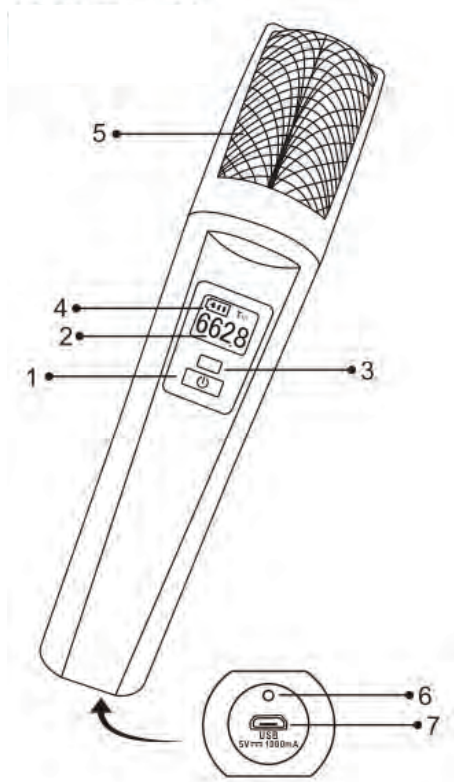

HANDHELD TRANSMITTER FEATURES AND OPERATION

1. **1. Power ON/OFF:** Press to power **ON**. Press and hold for 2 seconds to turn **OFF**.
2. **2. LCD Display**
3. **3. Channel Sync**
4. **4. Battery Capacity Indicator:** Indicator light blinks which means you need to recharge it.
5. **5. Cartridge Grille:** This protects the microphone cartridge and helps reduce breath sounds and wind noise. Do not cover grille with hand.
6. **6. Battery Charging Indicator:** Indicator light is lit while recharging the battery and turns **OFF** when fully charged.
7. **7. USB Port for charging:** 5v, 1000mA

A charging device with the same labeled voltage and current must be used when charging.