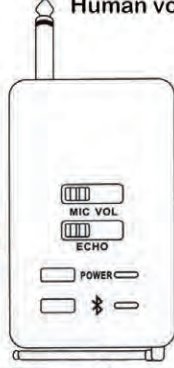

Human voice and music mixed output

(Receiver)
with bluetooth and Echo