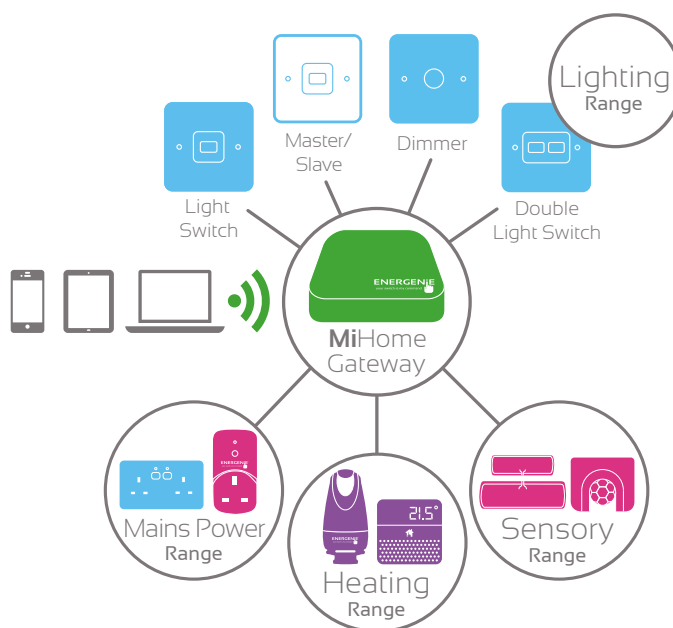

Technical Information

- Model: MIHO010, MIHO084, MIHO085, MIHO086, MIHO087
- Radio frequency: 433.92MHz
- Transmission range: 30m (in open area)
- Rating: 220-240V 50Hz, 1A, 250W
- Terminal connections: L, LI, SLAVE
- Energenie recommends using dimmable LED bulbs

MiHome lets you take control of your heating, lighting and appliances from anywhere