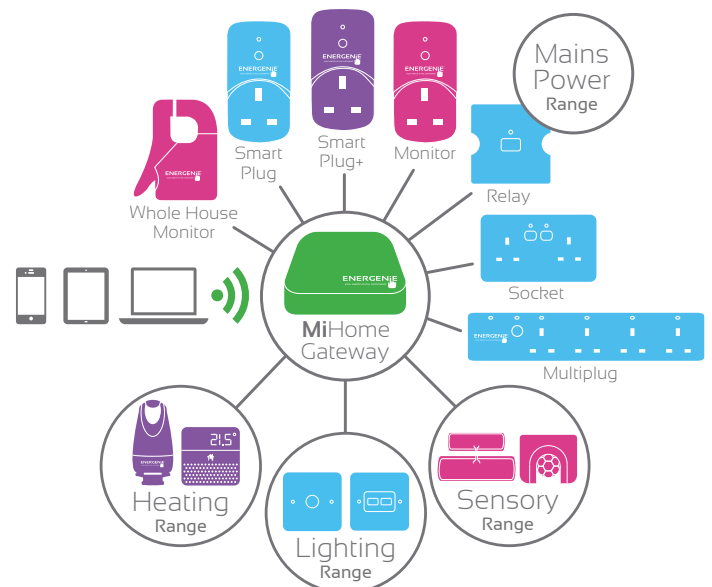

Technical Information

- Model: MIHO015
- Radio Frequency: 433.92MHz (ISM band)
- Maximum load: 3000W for resistive load
- Rating: 220 - 250V- 50Hz, 13A, 3000W max.
- Maximum Current: 13A
- Receiving Range: Typically 25 metres in open area

MiHome lets you take control of your heating, lighting and appliances from anywhere