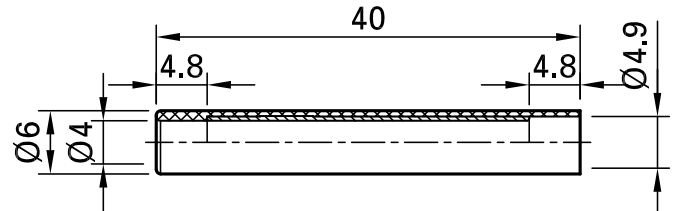

## KK4/4

Item number 24.0142-\*

Insulated, made of brass. Both ends suitable for accepting spring-loaded Ø 4 mm plugs with rigid insulating sleeve.

Technical data	
Diameter of plug system	4 mm
Rated Values	1000 V, CAT II, 32 A
Surface treatment electrical contact	Au
Base material electrical contact	CuZn
Colours *	21 22 23 24
Test accessory acc. to	IEC EN 61010-031
Material insulating part	PA
Approvals	CE