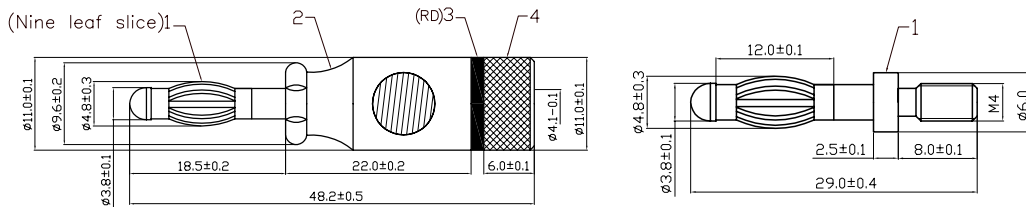

Banana Plug Red

Diagram

Dimensions : Millimetres

No.	Designation	Material
1	Banana Plug	Beryllium Copper
2	Body	Cu
3	Plastic Ring	PVC
4	Back Cover	Cu

Part Number Table

Description	Part Number
Banana Plug, Pearl Chrome Plated Ring, Red	PSG03601