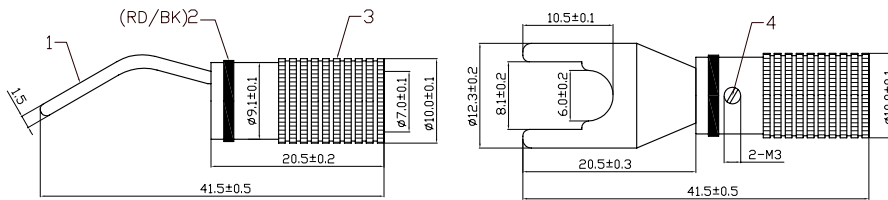

# Screw-Type Spade Plug

### Diagram

Dimensions : Millimetres

Item	Designation	Material
1	Spade Plug	Cu
2	Plastic Ring	PVC
3	Body	Cu
4	Screw	Cu

### Part Number Table

Description	Colour	Part Number
Screw-Type Spade Plug	Black	27-8192
	Red	PSG03223

**Important Notice :** This data sheet and its contents (the "Information") belong to the members of the AVNET group of companies (the "Group") or are licensed to it. No licence is granted for the use of it other than for information purposes in connection with the products to which it relates. No licence of any intellectual property rights is granted. The Information is subject to change without notice and replaces all data sheets previously supplied. The Information supplied is believed to be accurate but the Group assumes no responsibility for its accuracy or completeness, any error in or omission from it or for any use made of it. Users of this data sheet should check for themselves the Information and the suitability of the products for their purpose and not make any assumptions based on information included or omitted. Liability for loss or damage resulting from any reliance on the Information or use of it (including liability resulting from negligence or where the Group was aware of the possibility of such loss or damage arising) is excluded. This will not operate to limit or restrict the Group's liability for death or personal injury resulting from its negligence. pro-SIGNAL is the registered trademark of Premier Farnell Limited 2019.