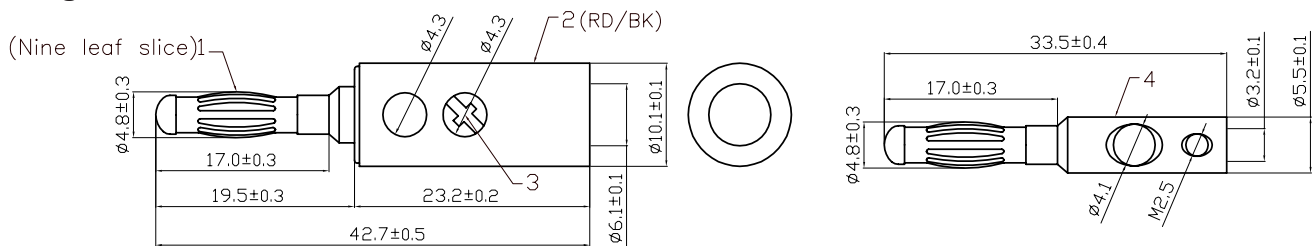

## Diagram

Item	Designation	Material
1	Front Point	Cu
2	Dielectric	POM
3	Body	Cu
4	Plastic Handle	ABS
5	3.5mm Stereo Jack	Cu

Dimensions : Millimetres

## Part Number Table

Description	Part Number
Banana Plug, Red	PSG03480
Banana Plug, Black	PSG03481

**Important Notice :** This data sheet and its contents (the "Information") belong to the members of the AVNET group of companies (the "Group") or are licensed to it. No licence is granted for the use of it other than for information purposes in connection with the products to which it relates. No licence of any intellectual property rights is granted. The Information is subject to change without notice and replaces all data sheets previously supplied. The Information supplied is believed to be accurate but the Group assumes no responsibility for its accuracy or completeness, any error in or omission from it or for any use made of it. Users of this data sheet should check for themselves the Information and the suitability of the products for their purpose and not make any assumptions based on information included or omitted. Liability for loss or damage resulting from any reliance on the Information or use of it (including liability resulting from negligence or where the Group was aware of the possibility of such loss or damage arising) is excluded. This will not operate to limit or restrict the Group's liability for death or personal injury resulting from its negligence. pro-SIGNAL is the registered trademark of Premier Farnell Limited 2019.