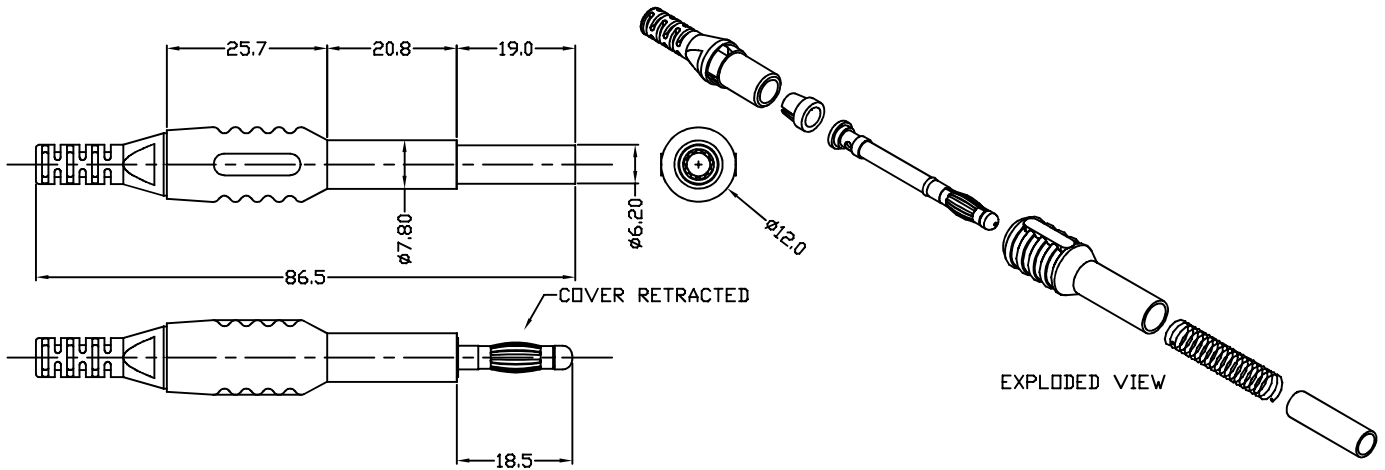

CLIFF

4mm PLUG P14XASR

Nickel plated plug with retractable shroud and cable restraint collet.
Rated 1000V, 10A maximum, CAT II. Max cable Ø4.2mm.
Supplied unassembled.

FCR6381R - Retractable 4mm Plug P14XASR Red
FCR6381B - Retractable 4mm Plug P14XASR Black