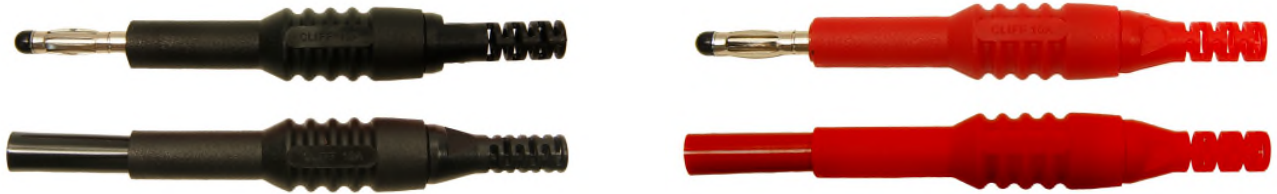

CLIFF

4mm PLUG P14XASR

Nickel plated plug with retractable shroud and cable restraint collet.
Rated 1000V, 10A maximum, CAT II. Max cable Ø4.2mm.
Supplied unassembled.

FCR6381R - Retractable 4mm Plug P14XASR Red
FCR6381B - Retractable 4mm Plug P14XASR Black