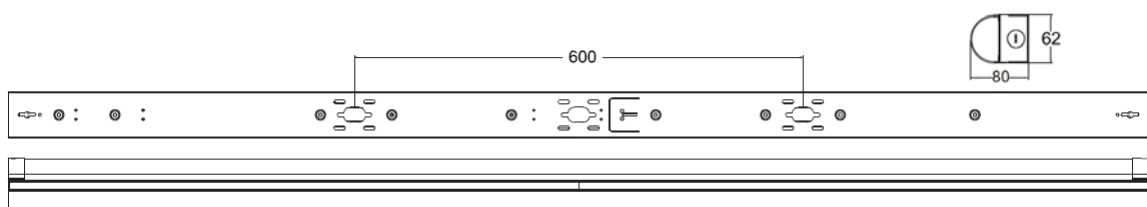

METEOR SERIES 3 – Triple CCT LED Batten Light C Standard

Streamlined LED batten light with rounded, opal diffuser.
 Direct replacement for traditional single and twin battens.
 Available in 4ft, 5ft and 6ft lengths.
 Single or triple CCT versions, flicker free.

Flicker Free

Features

- Size = conventional batten width
- Housing = steel housing with aluminium gear tray, matt white finish
- Diffuser = opal polycarbonate
- PCB = fibre
- Fitting = surface or suspended mount
- Driver = high quality Lifud, flicker free
- Colour Temp = single or switchable

Options

- CCT switch = single or triple CCT
- Output = standard or high output
- Length = 4ft, 5ft or 6ft

Specifications

- LED type = SMD2835
- CRI = >80
- CCT = 3000K, 4000K, 6000K single or switchable
- Power Factor = >0.90
- Colour Index = Ra>80
- Input Voltage = AC220-240V 50/60Hz
- Operating Voltage = DC25-42V
- Operating Temp = -15 degC to +50 degC
- Storage Temp = -25 degC to +55 degC
- IP Rating = IP20
- Life Span = 50,000 hours
- Warranty = 5 years

Product Size	CCT		LM/W		
	Single	Rated Power	3000K/4000K/6000K		
4ft/1227x62x80mm	T	30W	80	110	90
4ft/1227x62x80mm	T	45W	80	110	90
5ft/1527x62x80mm	T	35W	80	110	90
5ft/1527x62x80mm	T	55W	80	110	90
6ft/1791x62x80mm	T	45W	80	110	90
6ft/1791x62x80mm	T	65W	80	110	90
4ft/1227x62x80mm	S	30W	100	110	110
4ft/1227x62x80mm	S	45W	100	110	110
5ft/1527x62x80mm	S	35W	100	110	110
5ft/1527x62x80mm	S	55W	100	110	110
6ft/1791x62x80mm	S	45W	100	110	110
6ft/1791x62x80mm	S	65W	100	110	110