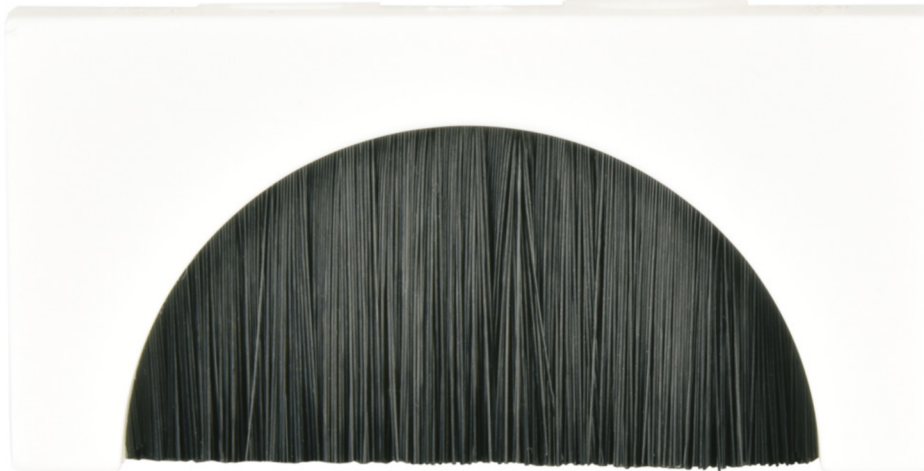

122.515UK

Brand name	AV:Link	Color	White	Inner qty	
		Packed	Bag	Outer qty	500
Date added	06/08/2019	Barcode	5015972208779	Pallet qty	

Wall Plate Module - Brush Filled Aperture

Snap in wall plate module with brush filled aperture to allow easy cable feed-through for AV equipment. Suitable for domestic, commercial or educational applications.

- Available in 25 x 50mm and 50 x 50mm size options
- Compatible with wall plate module frames 122.500UK and 122.505UK

Aperture size 1/2 x 35mm Ø Weight 5g
Dimensions 25 x 50 x 10mm

Stock Code	Model	Description	Colour	Packed
122.515UK		Wall Plate Module - Brush Filled Aperture 25 x 50mm	White	Bag
122.517UK		Wall Plate Module - Brush Filled Aperture 50 x 50mm	White	Bag