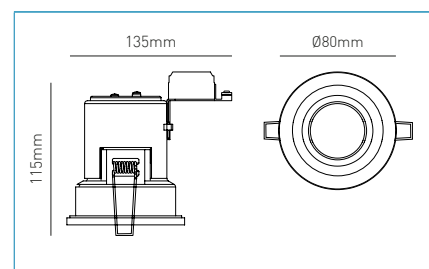

YATE

FIXED FIRE RATED DOWNLIGHT

TECHNICAL

* Lamps not included

Colour temp	Product code	Wattage	Lamp type
N/A	ELA-27465-WHT	50W Max	1 x GU10*
N/A	ELA-27465-CHR		
N/A	ELA-27465-BCHR		
N/A	ELA-27465-SCHR		

Features

Suitable for 30, 60 & 90 minute fire resistant standard ceiling constructions

Dimensions

GENERAL

Input voltage	220-240V
Constructional material	Metal
Class	1
IP rating	IP20
Weight (kg)	0.3kg
Fixings & Instructions supplied	Yes

Energy efficiency rating

PRODUCT DATA

Product code	Description	Colour	EAN
ELA-27465-WHT	Yate Fixed Fire Rated Downlight	White	5020024513800
ELA-27465-CHR	Yate Fixed Fire Rated Downlight	Chrome	5020024513817
ELA-27465-BCHR	Yate Fixed Fire Rated Downlight	Black Chrome	5020024513831
ELA-27465-SCHR	Yate Fixed Fire Rated Downlight	Satin Chrome	5020024513824