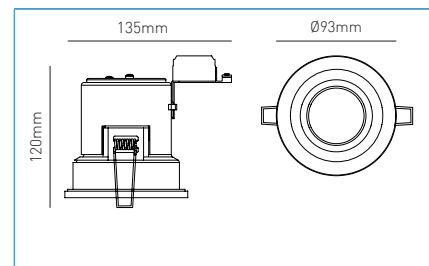

ELECTRALITE

**YATE**

ADJUSTABLE FIRE RATED DOWNLIGHT

TECHNICAL

\* Lamps not included

Colour temp	Product code	Wattage	Lamp type
N/A	ELA-27466-WHT	50W Max	1 x GU10*
N/A	ELA-27466-CHR		
N/A	ELA-27466-BCHR		
N/A	ELA-27466-SCHR		

Features

Suitable for 30, 60 & 90 minute fire resistant standard ceiling constructions

Dimensions

GENERAL

Input voltage	220-240V
Constructional material	Metal
Class	1
IP rating	IP20
Weight (kg)	0.425kg
Fixings & Instructions supplied	Yes

Energy efficiency rating

PRODUCT DATA

Product code	Description	Colour	EAN
ELA-27466-WHT	Yate Adjustable Fire Rated Downlight	White	5020024513848
ELA-27466-CHR	Yate Adjustable Fire Rated Downlight	Chrome	5020024703855
ELA-27466-BCHR	Yate Adjustable Fire Rated Downlight	Black Chrome	5020024513879
ELA-27466-SCHR	Yate Adjustable Fire Rated Downlight	Satin Chrome	5020024513862