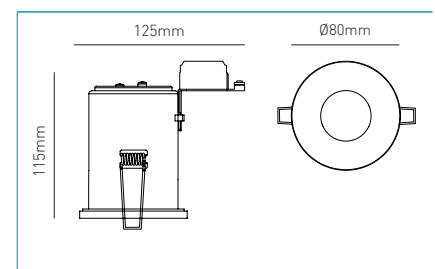

IP65
RATED

FIRE
RATED

YATE

FIRE RATED DOWNLIGHT

TECHNICAL

* Lamps not included

Colour temp	Product code	Wattage	Lamp type
N/A	ELA-27467-WHT	50W Max	1 x GU10*
N/A	ELA-27467-CHR		
N/A	ELA-27467-BCHR		
N/A	ELA-27467-SCHR		

Features

Suitable for 30, 60 & 90 minute fire resistant standard ceiling constructions

GENERAL

Input voltage	220-240V
Constructional material	Metal
Class	1
IP rating	IP65
Weight (kg)	0.375kg
Fixings & Instructions supplied	Yes

Dimensions

Energy efficiency rating

This luminaire is compatible with bulbs of the energy classes:

874/2012

PRODUCT DATA

Product code	Description	Colour	EAN
ELA-27467-WHT	Yate Fire Rated Downlight	White	5020024513886
ELA-27467-CHR	Yate Fire Rated Downlight	Chrome	5020024513893
ELA-27467-BCHR	Yate Fire Rated Downlight	Black Chrome	5020024513916
ELA-27467-SCHR	Yate Fire Rated Downlight	Satin Chrome	5020024513909