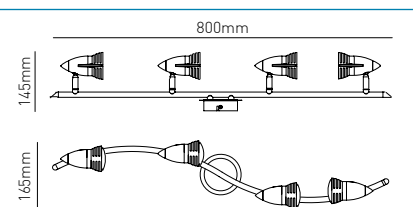

## 4 LIGHT BAR SPOTLIGHT

**TECHNICAL**

\* Lamps not included

Colour temp	Product code	Wattage	Lamp type
N/A	INL-598410-SNIC	35W Max	4 x GU10*

**GENERAL**

Input voltage	220-240V
Constructional material	Metal & Glass
Class	1
IP rating	IP20
Weight (kg)	1.175kg
Fixings & Instructions supplied	Yes

**PRODUCT DATA**

Product code	Description	Colour	EAN
INL-598410-SNIC	Elara 4 Light Bar Spotlight	Satin Nickel/Chrome	5020024512957

**Dimensions**

**Energy efficiency rating**

This luminaire is compatible with bulbs of the energy classes: