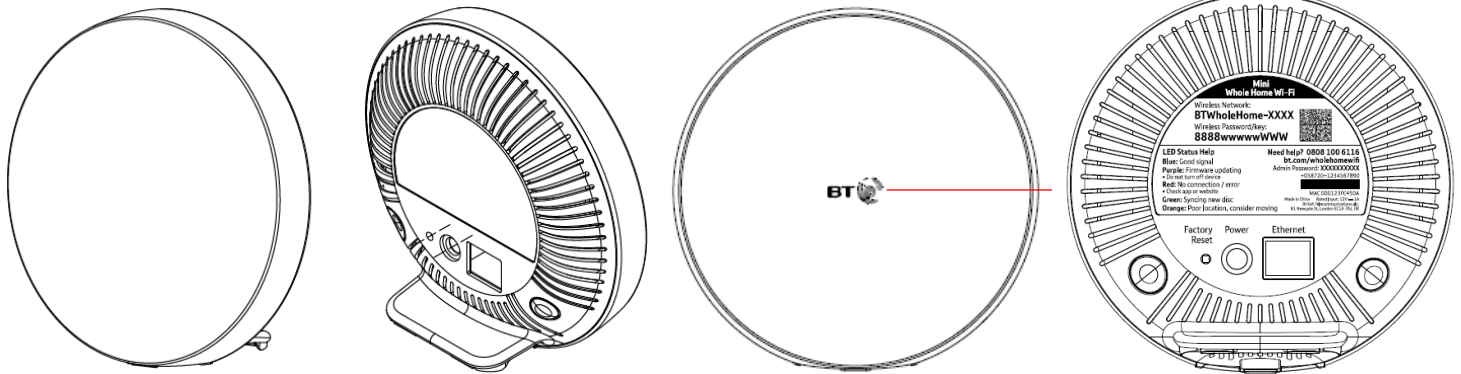

Specification

Configuration	Android/Apple application set up	Power supply	Input 100-240V-50/60Hz-0.4A	Package content	1/2/3 x WHW Mini Disks 1/2/3 x PSU 1 x Ethernet cable Quick Start Guide
		Environment	Output 12V 1A Operating Temp:- TBC Operating Humidity: TBC		
System requirements	Wi-Fi Devices Works with any operating systems Works with any Broadband Provider	Smartphone app Android 5 iOS 9			
Other features	Web browser configuration interface Simple push button configuration				
Wireless Specification					
Security	WPA (TKIP), WPA2 (AES), WPA+WPA2	Antennas	2x2 Dual-band (2.4GHz and 5GHz)		
		Transmission speeds	2.4GHz:20MHz: 802.11b/g/n 40MHz: 802.11n		
Wireless standards	2.4GHz: IEEE 802.11n, IEEE 802.11g and IEEE 802.11b 5 GHz: IEEE 802.11ac, IEEE 802.11n and IEEE 802.11a		5GHz low-band: 20/40/80MHz: 802.11a/n/ac		
Extender Specification					
Ports	1 x GigE RJ45 (10/100/1000Mbps)	Power consumption	In operation 11.4 Watts	Weight	19.1g
Buttons	Power (On/Off) WPS Link Reset (Pinhole)		Network standby 6.4 Watts Off mode 0.05 Watts Elapsed time to standby 5 minutes	Size	120 x 120 x 50 mm
				LED behaviour	Blue: Good signal Orange: Poor location Purple: Firmware updating Red: No connection Green: Syncing new disk

Technical support

Available from the BT Helpdesk on 0808 100 6116 or via the email link on the product page at www.bt.com/producthelp

Offices worldwide

The services described in this publication are subject to availability and may be modified from time to time. Services and equipment are provided subject to British Telecommunications plc's respective standard conditions of contract. Nothing in this publication forms any part of any contract.

© British Telecommunications plc 2019
Registered office: 81 Newgate Street, London EC1A 7AJ UK. Registered in England No: 1800000.

Supplier data

Product	Dimensions H x W x D mm	Weight grams Empty / Complete	Item codes	CSS codes
Mini WHW	120 x 120 x 50 mm	195g (disc) 91g (PSU)	96448 - Mini WHW Single 96449 - Mini WHW Double 96450 - Mini WHW Triple	
Gift box			Barcodes	Over pack barcodes
Mini WHW Single	210 x 150 x 80 mm	195 g/484 g	5016351620144	05016351826270
Mini WHW Double	210 x 154 x 152mm	318 g/890 g	5016351620151	05016351826287
Mini WHW Triple	210 x 154 x 229mm	514 g/1359 g	5016351620168	05016351826294
Over pack			Gift boxes per over pack	Pallet Ti's x Hi's

Manufactured in China
Status - In development