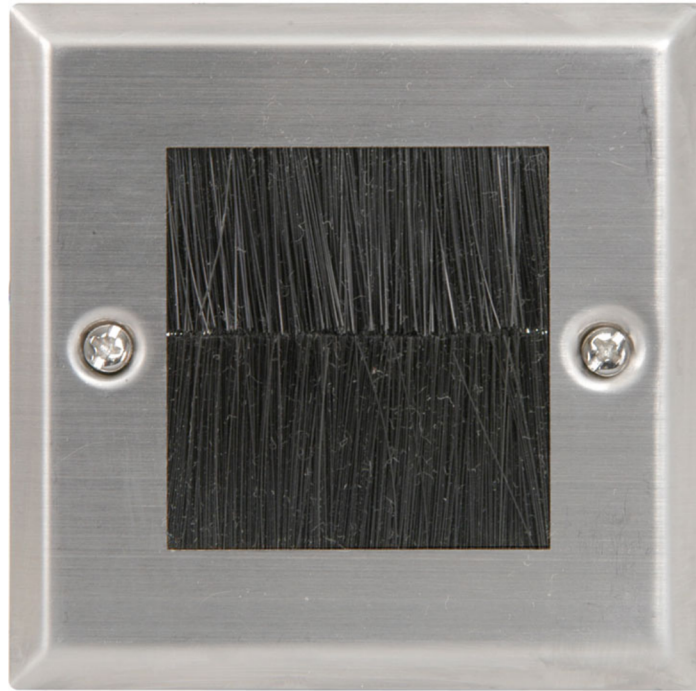

123.270UK

Brand name	AV:Link	Color	Silver	Inner qty	1
		Packed	Bag Sealed	Outer qty	250
Date added	10/08/2016	Barcode	5015972179741	Pallet qty	

Brush Wallplate Single Gang

Standard outlet steel wallplate with brush filled aperture to allow cable feed-through for AV equipment.

- Large aperture to allow connectors to be fed through
- Twin brushes to cover gaps in aperture

Finish Steel
Aperture size 47 x 50mm
Material Steel

Dimensions 86 x 86 x 4mm
Weight 40g