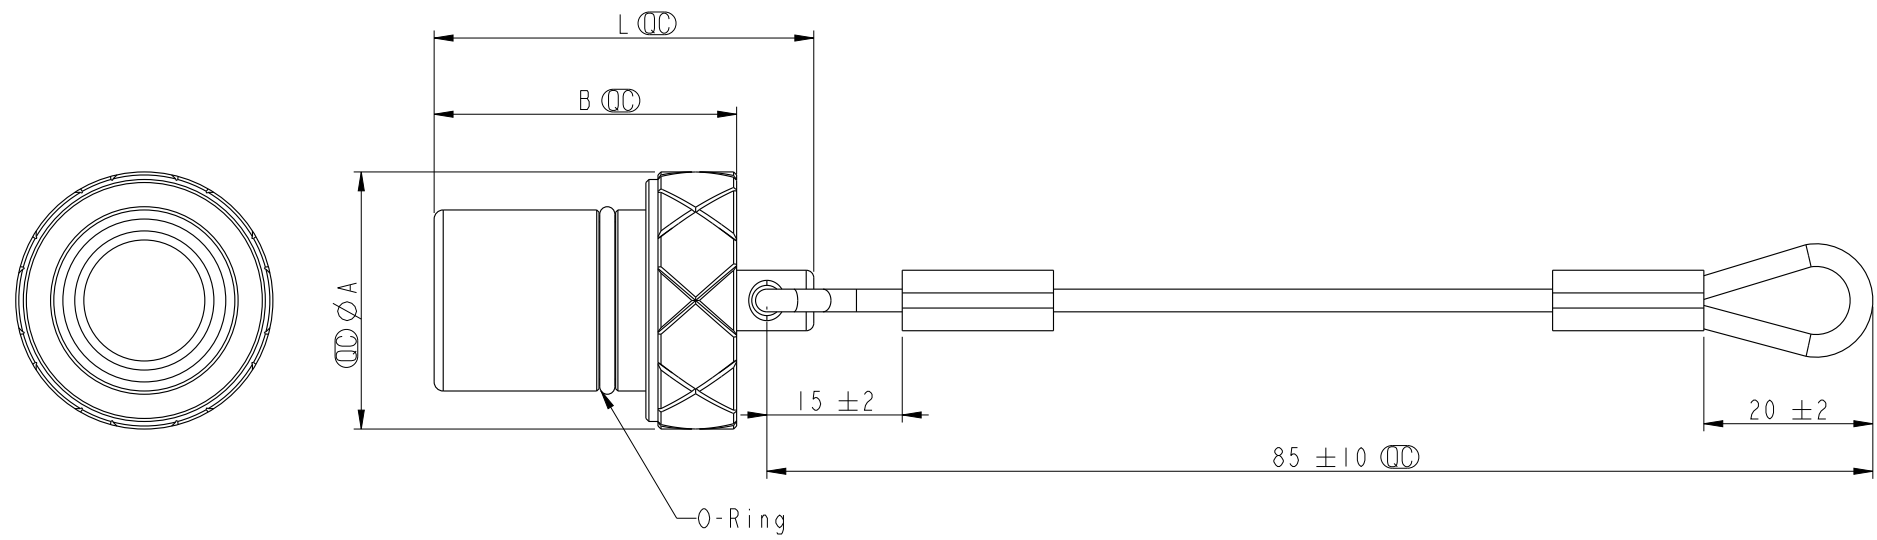

THIS DOCUMENT IS SUBJECT TO CHANGE WITHOUT NOTICE. IT IS CONFIDENTIAL AND A PROPERTY OF Amphenol LTW. DISCLOSURE TO THIRD PARTY HAS TO BE AUTHORIZED BY Amphenol LTW.

REV.	DESCRIPTION

CAP-WLKFOCEX
Series