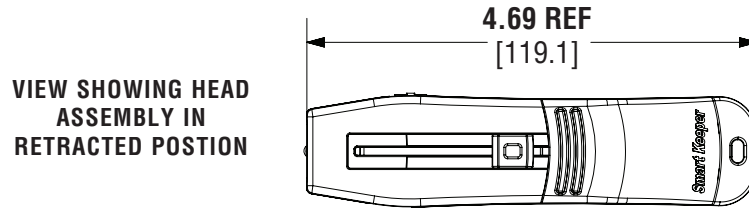

SmartKeeper Master Key

dimensions

Dimensions are in inches. [Dimensions in brackets are metric].

WORLDWIDE SUBSIDIARIES AND SALES OFFICES

PANDUIT US/CANADA
Phone: 800.777.3300

PANDUIT EUROPE LTD.
London, UK
Phone: 44.20.8601.7200

PANDUIT SINGAPORE PTE. LTD.
Republic of Singapore
Phone: 65.6305.7575

PANDUIT JAPAN
Tokyo, Japan
Phone: 81.3.6863.6000

PANDUIT LATIN AMERICA
Guadalajara, Mexico
Phone: 52.33.3777.6000

PANDUIT AUSTRALIA PTY. LTD.
Victoria, Australia
Phone: 61.3.9794.9020

For a copy of Panduit product warranties, log on to www.panduit.com/warranty

For more information

Visit us at www.panduit.com

Contact Customer Service by email: cs@panduit.com
or by phone: 800.777.3300

PANDUIT®

© 2019 Panduit Corp.
ALL RIGHTS RESERVED.
Printed in the U.S.A.
SFSP8--WW-ENG
6/2019