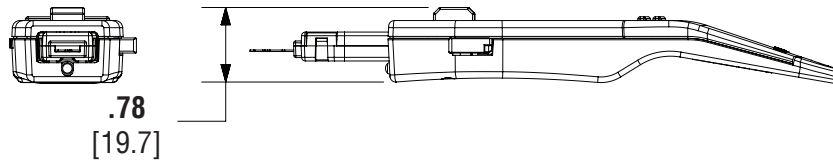

SmartKeeper Master Key

dimensions

Dimensions are in inches. [Dimensions in brackets are metric].

WORLDWIDE SUBSIDIARIES AND SALES OFFICES

PANDUIT US/CANADA
Phone: 800.777.3300

PANDUIT EUROPE LTD.
London, UK
Phone: 44.20.8601.7200

PANDUIT SINGAPORE PTE. LTD.
Republic of Singapore
Phone: 65.6305.7575

PANDUIT JAPAN
Tokyo, Japan
Phone: 81.3.6863.6000

PANDUIT LATIN AMERICA
Guadalajara, Mexico
Phone: 52.33.3777.6000

PANDUIT AUSTRALIA PTY. LTD.
Victoria, Australia
Phone: 61.3.9794.9020

For a copy of Panduit product warranties, log on to www.panduit.com/warranty

For more information

Visit us at www.panduit.com

Contact Customer Service by email: cs@panduit.com
or by phone: 800.777.3300

PANDUIT®

© 2019 Panduit Corp.
ALL RIGHTS RESERVED.
Printed in the U.S.A.
SFSP8--WW-ENG
6/2019