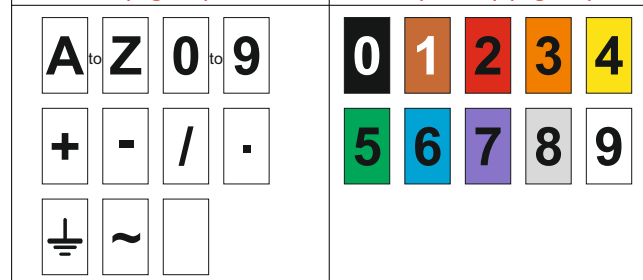

Applicator wands