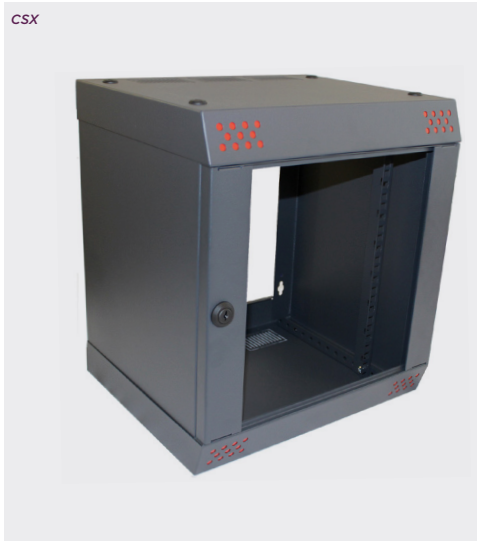

CamRack-SX

Product overview

7U wall mounted cabinets, designed for SOHO (small office, home office) installations

- Delivered flat packed for ease of access to all installations. Also reduces associated logistic costs and offers greater protection during transit.
- Fast and efficient assembly without tools
- 2x mounting profiles. Variable depth, in 20mm increments. Numbered "U's" optional
- Fast fixings 1/4 turn locks
- Front door: tempered, smoked safety glass.
- No rear panel or door
- Cable entry options for the top panels
- Cantilever tray supplied
- Template for wall mounting included
- Distributed recommended load capacity: 40kg
- Finishes: RAL 7016, Dark grey, anthracite (See below for corner options)
- Assembled in 3 minutes!

RED	BLUE	ORANGE	WHITE	BLACK	U	WIDTH	DEPTH	HEIGHT
CSX073211	CSX073212	CSX073213	CSX073214	CSX073215	7U	377mm	315mm	420mm

KEY FEATURES

Flat packed | Fast and efficient assembly | Fast fixings

Standard corner colours: