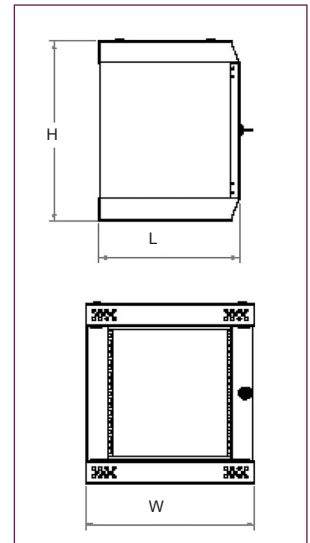

CamRack-SX

Product overview

7U wall mounted cabinets, designed for SOHO (small office, home office) installations

- Delivered flat packed for ease of access to all installations. Also reduces associated logistic costs and offers greater protection during transit.
- Fast and efficient assembly without tools
- 2x mounting profiles. Variable depth, in 20mm increments. Numbered "U's" optional
- Fast fixings 1/4 turn locks
- Front door: tempered, smoked safety glass.
- No rear panel or door
- Cable entry options for the top panels
- Cantilever tray supplied
- Template for wall mounting included
- Distributed recommended load capacity: 40kg
- Finishes: RAL 7016, Dark grey, anthracite (See below for corner options)
- Assembled in 3 minutes!

RED	BLUE	ORANGE	WHITE	BLACK	U	WIDTH	DEPTH	HEIGHT
CSX073211	CSX073212	CSX073213	CSX073214	CSX073215	7U	377mm	315mm	420mm

KEY FEATURES

Flat packed | Fast and efficient assembly | Fast fixings

Standard corner colours: