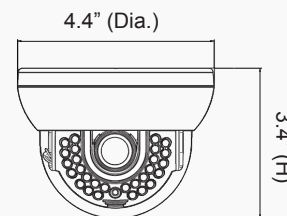

HD-TVI Dual Voltage Indoor Dome Camera with Built-In IR LEDs

HLED33DTB 2.8-12mm auto iris varifocal lens, black housing
HLED33DTW 2.8-12mm auto iris varifocal lens, white housing

Features

- Full HD resolution over coax @ 30FPS
- IR Range: 65'
- Smart DNR reduces noise in low light
- Smart IR reduces saturation of objects within close proximity to IR LEDs
- 3-axis design, both wall and ceiling mountable
- Digital wide dynamic range
- OSD for camera setting adjustments
- 12VDC/24VAC dual voltage operation
- 5 year warranty
- Additional analog output for 960 H

HD TVI **IR**

Specifications

Image Sensor 1/3" progressive scan CMOS 2 MP
Resolution..... 1920 x 1080
Minimum Illumination..... 0 lux with IR on
S/N Ratio 50dB
Effective Pixels 1984 (H) x 1105 (V)
Total Pixels 2000 (H) x 1121 (V)
Shutter 1/30 sec – 1/300,000 sec
Number of IR LEDs 24
IR Range 65 ft. (depending on scene reflection)
OSD..... Yes
Synchronization Internal
Privacy..... On / Off (8 zones)
Motion Detection..... On / Off (4 zones)
Mirror On / Off

DNR..... High / Middle / Low / Off
White Balance ATW / Push / Manual
Image..... BLC / HLC / D-WDR / Defog
AGC..... Level adjustable (0-20)
TV System..... NTSC
Housing High impact ABS
Operating Temperature.. 14° F - 122° F
Power Supply 12VDC, 24VAC (power supply not included)
Power Consumption 350mA
Dimensions..... 4.4" (Dia.) x 3.4" (H)
Weight 8 oz.
Included in Package Main unit, mounting screws, test monitor lead, DC lead, user manual