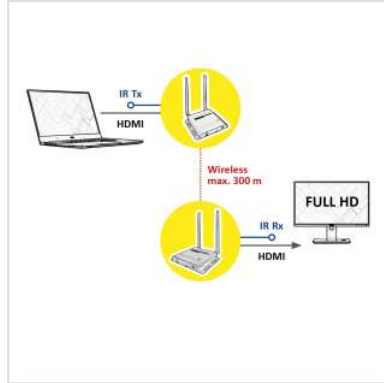

# ROLINE Wireless Audio/Video System, HDMI, 300 m

**Product No.** 14.01.3414  
**Manufacturer** ROLINE  
**Manufacturer No.** 14.01.3414

**roline**<sup>®</sup>  
Designed for Professionals

**2K**

**1080p**  
FULL HD

**3D**  
capable

**The practical ROLINE Wireless HDMI Audio/Video System transmits an HDMI signal wirelessly from a video source such as a DVD player, PC/laptop or console to a TV, beamer/projector or monitor - in a Full HD resolution of 1920x1080 @60Hz and up to 300m range!**

The devices are connected via HDMI. The antennas enable wireless transmission of the HDMI signal between transmitter and receiver over a distance of up to 300 meters. The HDMI signal is encrypted for secure transmission.

- Transmits an HDMI signal wirelessly
- Antennas for audio/video transmission up to 300m distance between source and display device
- Suitable for mounting under a tabletop or on the wall, for maximum flexibility
- Sturdy metal housing in black
- Resolution: Supports Full HD (1920x1080 @60Hz)
- 3D support
- HDCP compatible