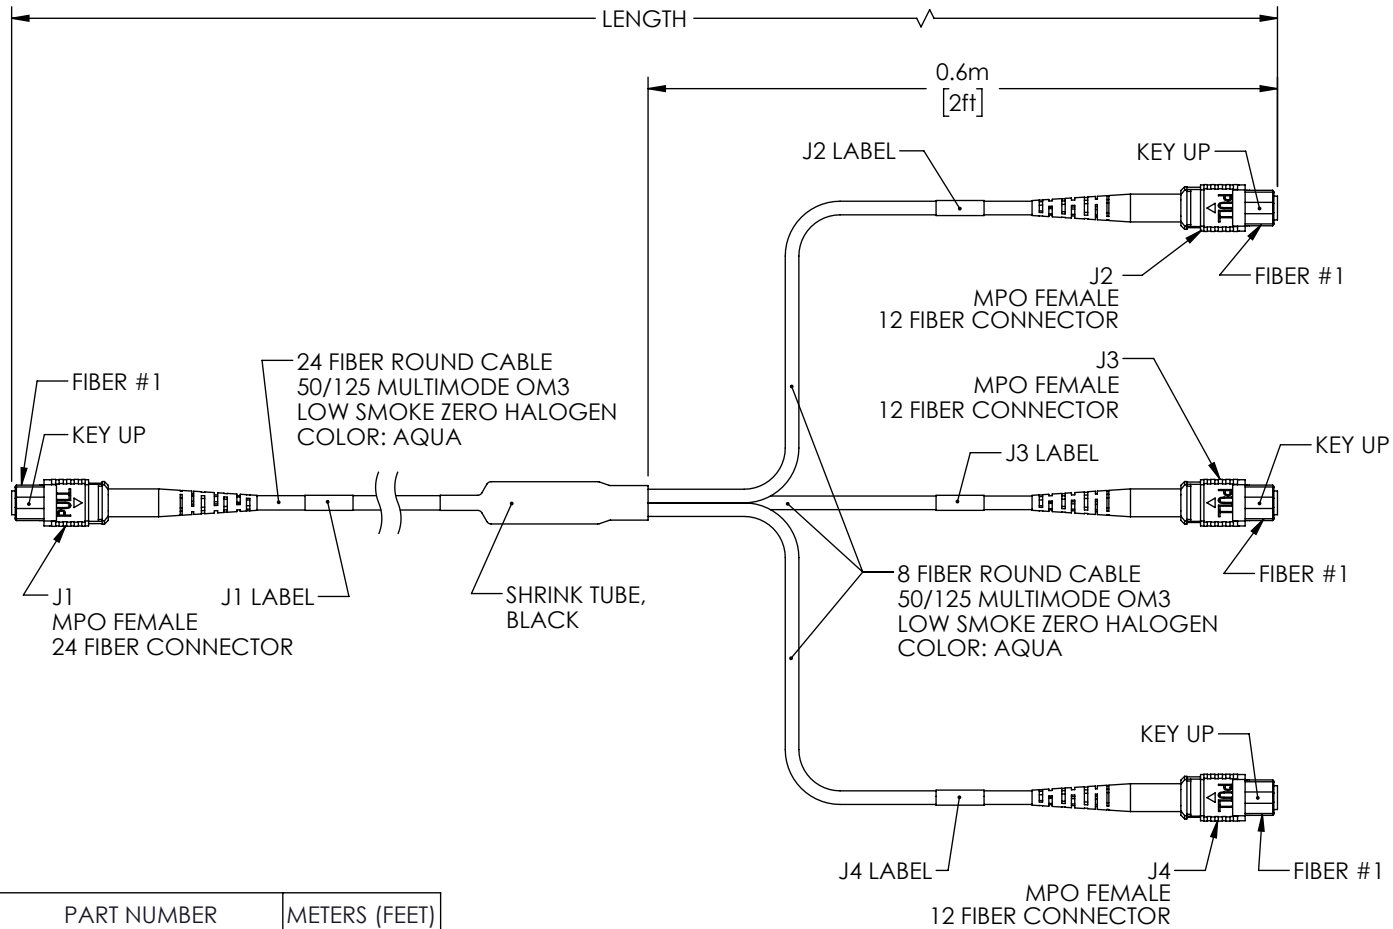

REVISIONS			
REV	DESCRIPTION	DATE	APPROVED
A	REV A DRAWING RELEASED	03/28/19	PHOSPODAR

PART NUMBER	METERS (FEET)
MPF24-MPF308OM3Z-1	1.0 (3.28)
MPF24-MPF308OM3Z-3	3.0 (9.84)
MPF24-MPF308OM3Z-5	5.0 (16.40)
MPF24-MPF308OM3Z-10	10.0 (32.81)

UNLESS OTHERWISE SPECIFIED  
LEADING DIMENSIONS ARE INCHES  
DIMENSIONS IN [ ] ARE MILLIMETERS

**TOLERANCES:**

.X±.2 [5.08]	FRACTIONS
.XX±.01 [.25]	± 1/32
.XXX±.005 [.13]	ANGLES ± 1°

ALL DIMENSIONS SHOWN  
ARE FOR REFERENCE ONLY.