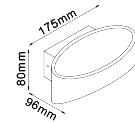

Technical Information

Watts:	5	IP Rating:	IP20
Lumens:	550	Dimmable:	No
Beam Angle:	150	Warranty (Years):	2
Unit Color:	White	PF:	>0.5
Body Type:	Aluminium	CRI:	>80
Long life:	20,000 Hours	Input Power:	AC: 220-240V,50/60Hz