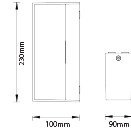

Technical Information

Instant Start:	0-100% in lt1s	IP Rating:	IP65
Watts:	12	Dimmable:	No
Lumens:	600	Warranty (Years):	2
Beam Angle:	92	PF:	>0.9
Unit Color:	Grey	CRI:	>80
Body Type:	PC	Operation Temperature:	-20 to +45°c
Long life:	30,000 Hours	Input Power:	AC:100-240V,50/60Hz
LED Chip Type:	SMD2835	Sensor Compatibility:	Yes