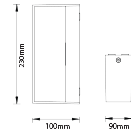

Technical Information

Instant Start:	0-100% in lt1s	IP Rating:	IP65
Watts:	12	Dimmable:	No
Lumens:	600	Warranty (Years):	2
Beam Angle:	92	PF:	>0.9
Unit Color:	Grey	CRI:	>80
Body Type:	PC	Operation Temperature:	-20 to +45°c
Long life:	30,000 Hours	Input Power:	AC:100-240V,50/60Hz
LED Chip Type:	SMD2835	Sensor Compatibility:	Yes