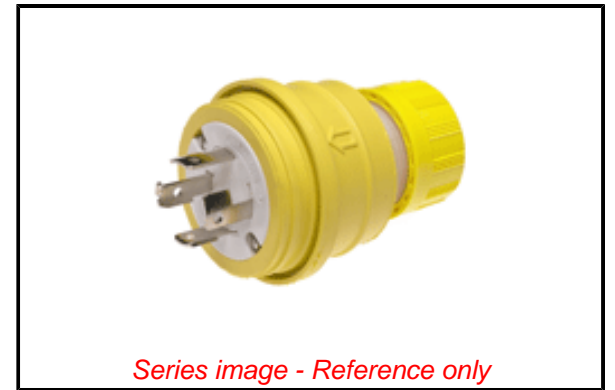

PLEASE CHECK WWW.MOLEX.COM FOR LATEST PART INFORMATION

Part Number: [1301470015](#)
Status: **Active**
Overview: [Watertite Wet-Location Wiring Solutions](#)
Description: Watertite Plug with Locking Blade, 4 Pole/4 Wire, Non-NEMA, 208V, Cord Grip Body Size F4

Documents:

[Drawing (PDF)](#) [Product Literature (PDF)](#)
[RoHS Certificate of Compliance (PDF)](#)

Agency Certification

CSA LR6837
UL E10176

General

Product Family [Wiring Devices](#)
Series [130147](#)
Exclude SD Check Yes
IP Rating IP67
NEMA Configuration Non-NEMA
Overview [Watertite Wet-Location Wiring Solutions](#)
Product Literature Order No 987650-8067
Product Name Watertite
Receptacle Type N/A
Specialty N/A
Type Plug
UPC 78678871291

Physical

Cord Grip Body Size F4 1"
Flange No
Flip Lid No
Gender Male
Length N/A
Locking Blade Yes
Net Weight 390.996/g
Poles 4-pole/4-wire

Electrical

Cord Type N/A
Current - Maximum per Contact 20.0A
GFCI No
Lighted Connector No
Voltage - Maximum 208V

Material Info

Engineering Number 26W09

Reference - Drawing Numbers

Sales Drawing 1301470015-000

Series image - Reference only

EU ELV

Not Relevant

EU RoHS

Not Reviewed

REACH SVHC

Not Reviewed

Halogen-Free

Status

Not Reviewed

For more information, please visit [Contact US](#)

China ROHS

Not Reviewed

ELV

Not Relevant

RoHS Phthalates

Not Reviewed

China RoHS

Search Parts in this Series

[130147 Series](#)