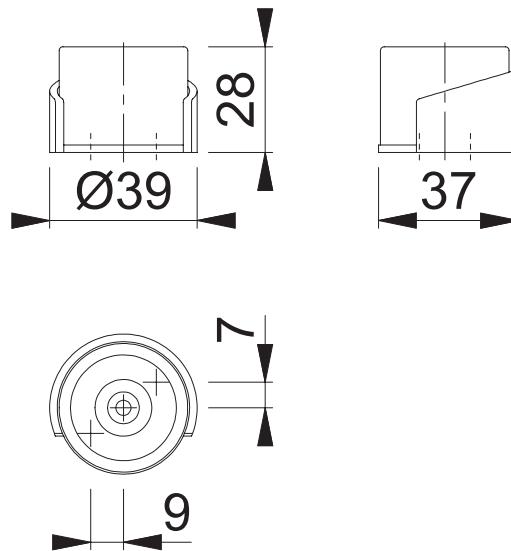

# AR123A (Shielded Door Stop)

These documents are property of HOPPE (UK), Wolverhampton and are protected by both copyright and fair trade law. Any reproduction, reprint, copying, passing on to third parties and whichever use of these documents or parts thereof is prohibited, except with prior written consent of HOPPE.

Scale 1:2	Name J. Renhard	Date 10.04.15	Drawing No: c1492008e001	<b>ARRONE</b> The Complete Range
--------------	--------------------	------------------	-----------------------------	-------------------------------------