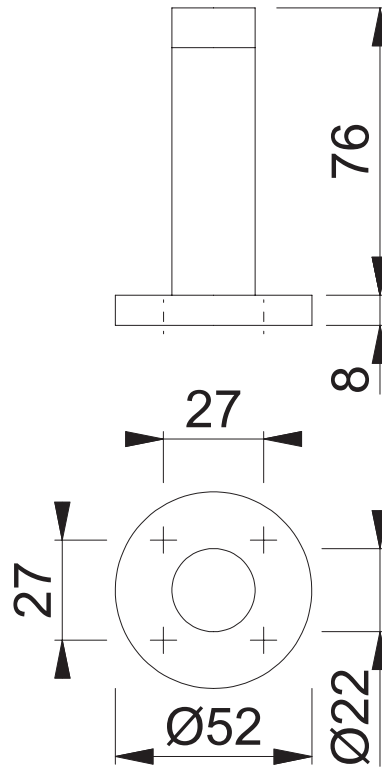

AR334A (Door Stop on Concealed Rose)

These documents are property of HOPPE (UK), Wolverhampton and are protected by both copyright and fair trade law. Any reproduction, reprint, copying, passing on to third parties and whichever use of these documents or parts thereof is prohibited, except with prior written consent of HOPPE.

Scale 1:2	Name J. Renhard	Date 07.04.15	Drawing No: c1492003e001	ARRONE The Complete Range
--------------	--------------------	------------------	-----------------------------	-------------------------------------