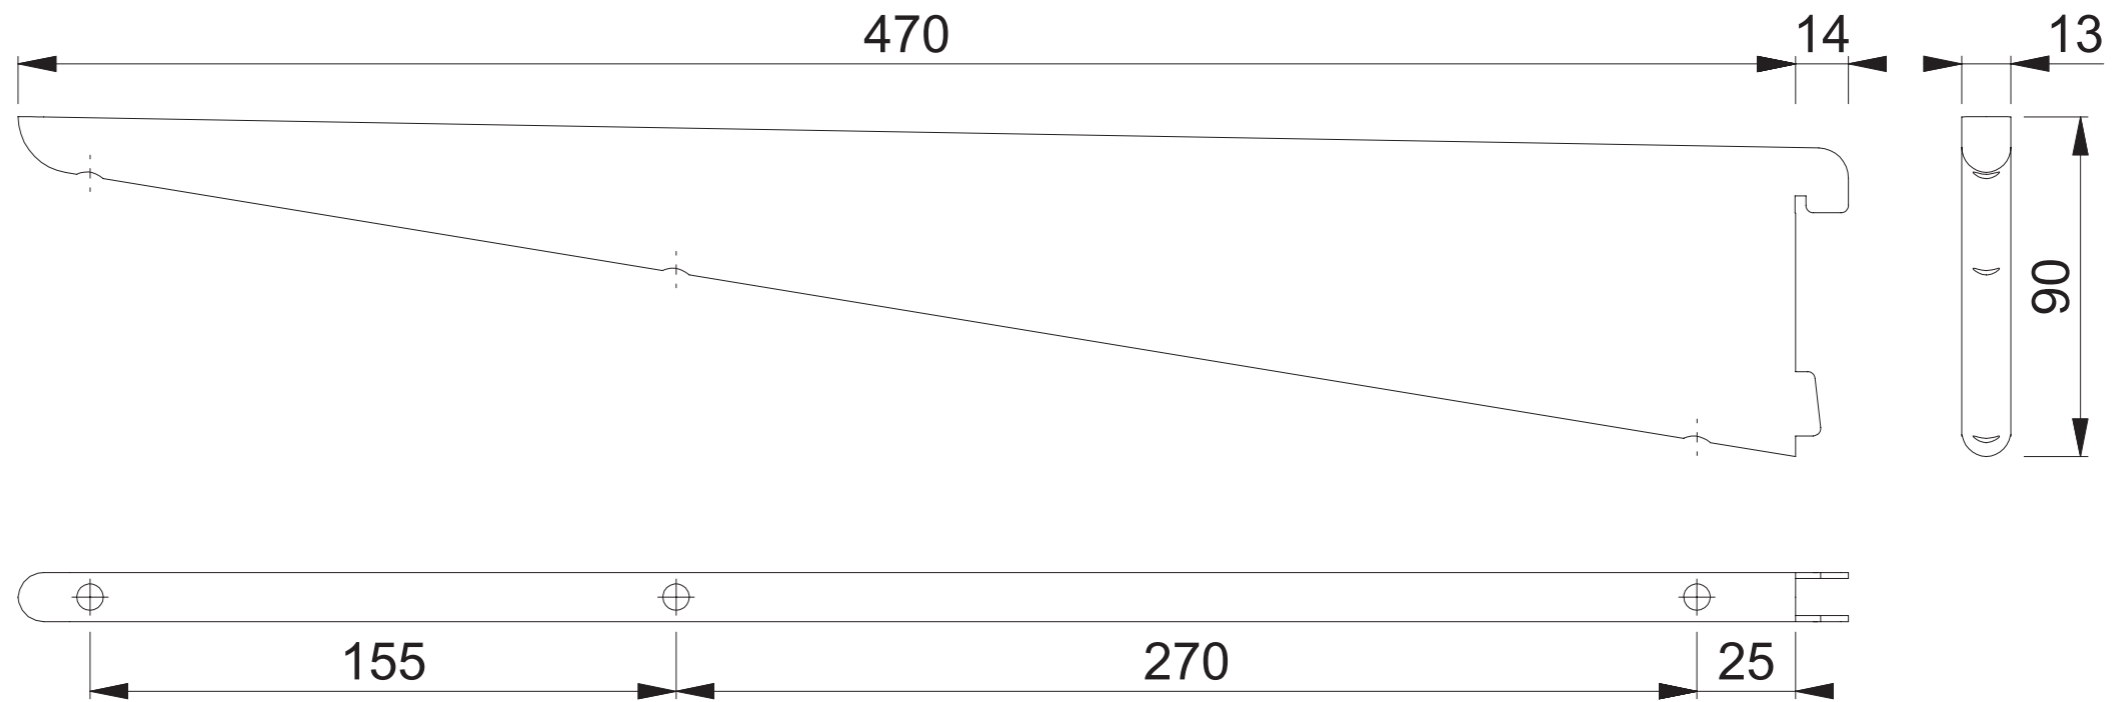

AR-B470 (470mm Bracket)

These documents are property of HOPPE (UK) LTD, Standerford, Wolverhampton and are protected by both copyright and fair trade law. Any reproduction, reprint, copying, passing on to third parties and whichever use of these documents or parts thereof is prohibited, except with prior written consent of HOPPE.

Scale 1:2	Drawn by J.Renhard	Date 04.03.15	Drawing No. c9502007e001	ARRONE The Complete Range
--------------	-----------------------	------------------	-----------------------------	-------------------------------------