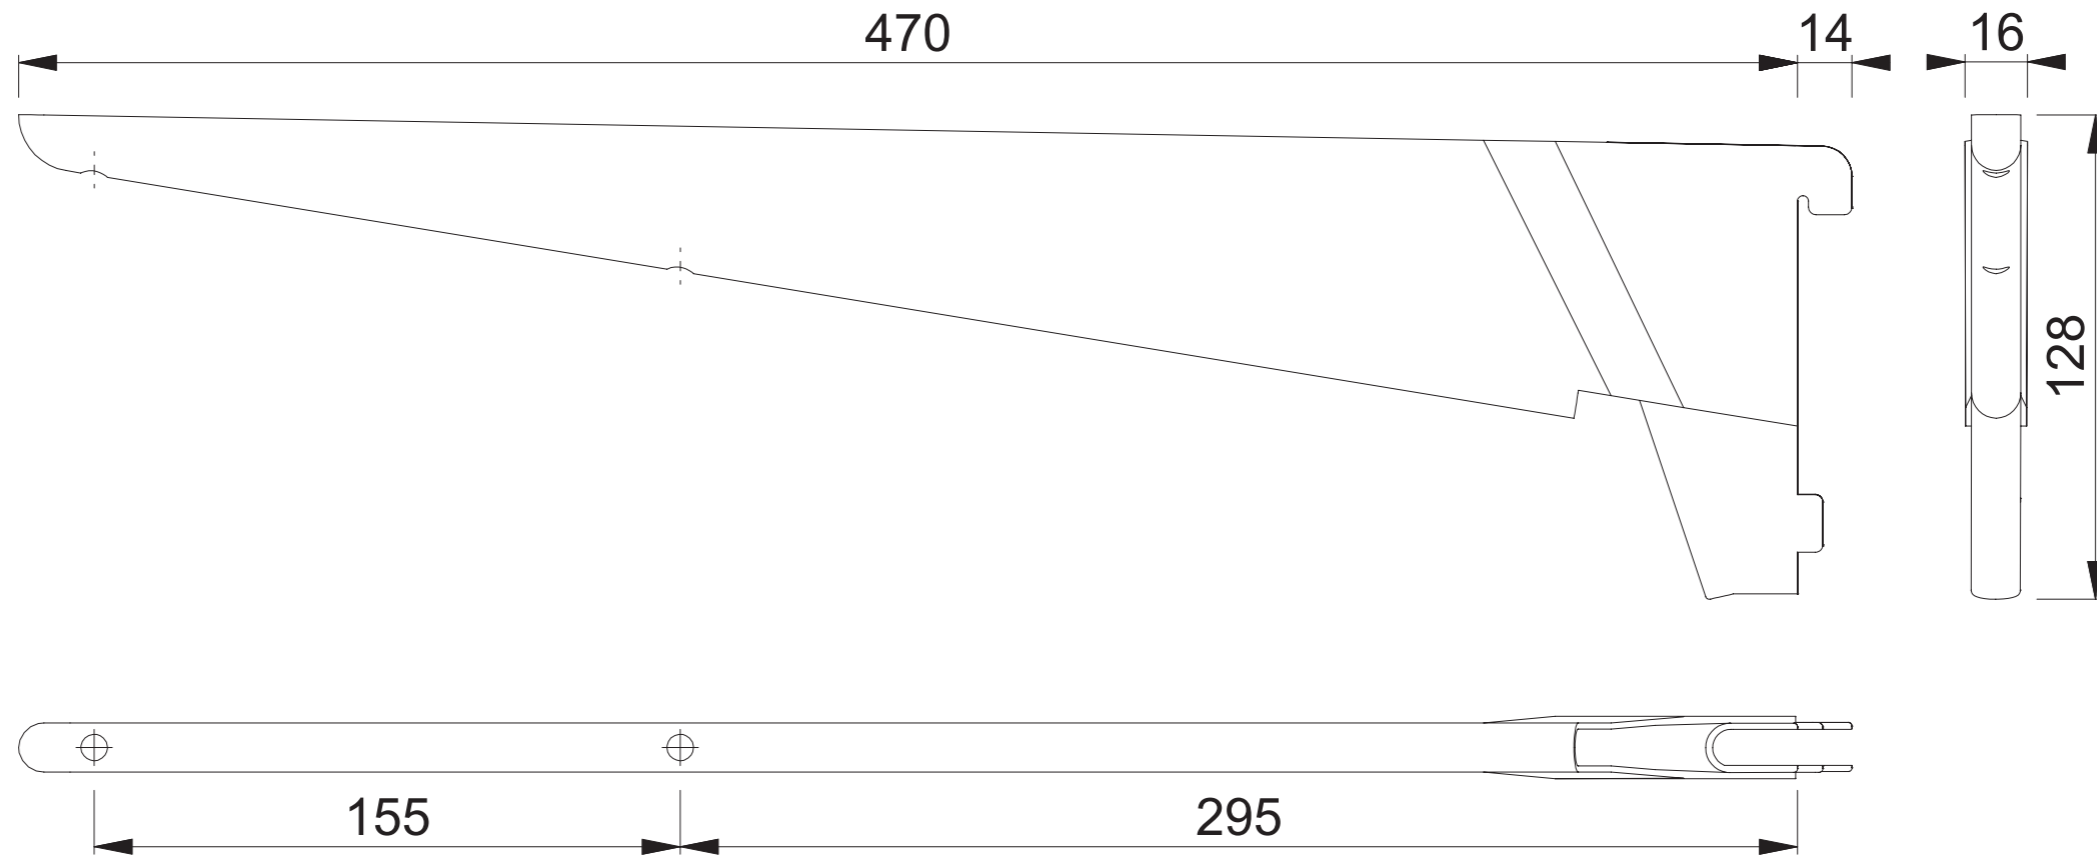

AR-BR470 (470mm Reinforced Bracket)

These documents are property of HOPPE (UK) LTD, Standerford, Wolverhampton and are protected by both copyright and fair trade law. Any reproduction, reprint, copying, passing on to third parties and whichever use of these documents or parts thereof is prohibited, except with prior written consent of HOPPE.

Scale 1:2	Drawn by J.Renhard	Date 04.03.15	Drawing No. c9502010e001	ARRONE The Complete Range
--------------	-----------------------	------------------	-----------------------------	-------------------------------------