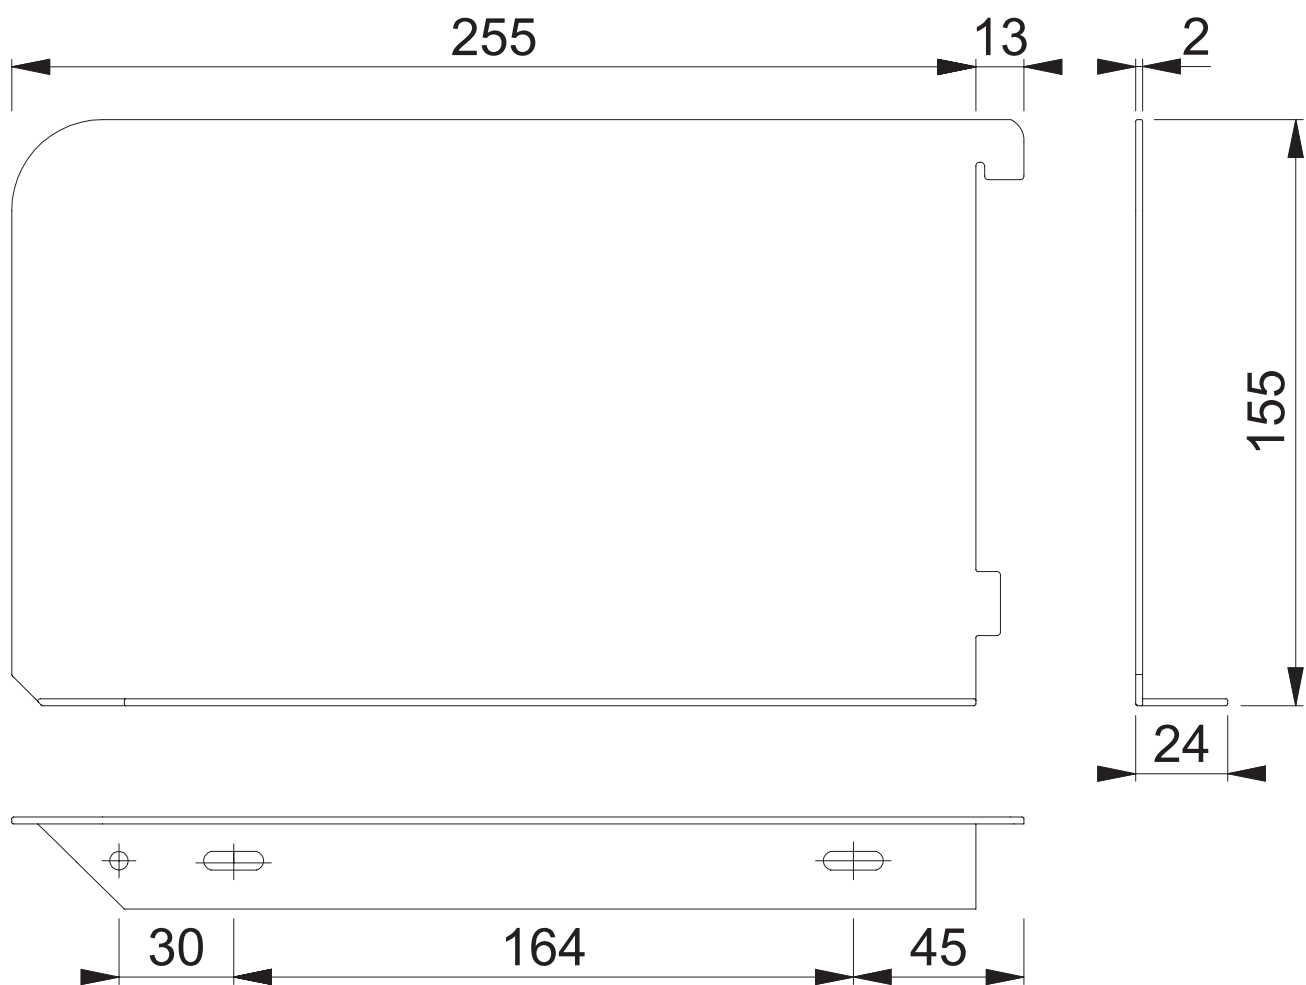

AR-BE250 (Book Ends)

These documents are property of HOPPE (UK), Wolverhampton and are protected by both copyright and fair trade law. Any reproduction, reprint, copying, passing on to third parties and whichever use of these documents or parts thereof is prohibited, except with prior written consent of HOPPE.

Scale 1:2	Name J. Renhard	Date 11.03.15	Drawing No: c9502025e001	ARRONE The Complete Range